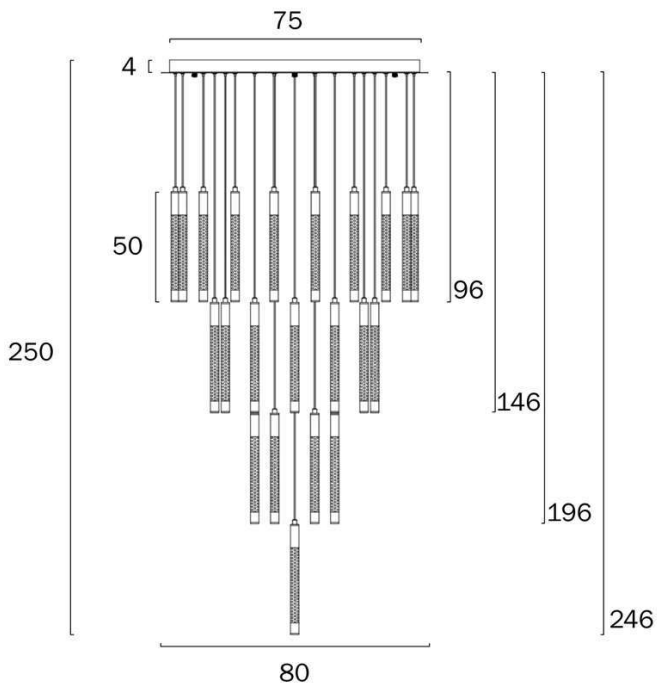

Last modification

2023-11-24

KURTZ PE37-CH4K 9329501067628

The Kurtz pendant epitomizes brilliance, casting enchanting illumination in any prestigious void. Its simple tubes, when illuminated, evoke the illusion of being water-filled, adding an ethereal touch to the design. Perfect for luxurious and contemporary environments, the oversized ceiling canopy accommodates the 37 drops, ensuring a grandiose presence. Elevate your space with the Kurtz pendant, where sophistication meets innovation in a captivating dance of light and design.

Overview

Family name	Kurtz
Categories	Pendants
Usage	Indoor Lighting

Color / Material

Fixture Color	Chrome
----------------------	--------

Size

Fixture Diameter (cm)	80.0
Fixture Width (cm)	80.0
Fixture Height (cm)	250.0

Specification

Voltage Input	240V
Total Wattage (max)	111
Wattage	3
Globe Type	LED integrated SMD
Globe / Light Source qty	37
Globe / Light Source included	Yes
Dimmable	No
Electrical Protection	CLASS I - HIGH VOLTAGE, EARTH REQUIRED
IP rating	IP20
Replacement Warranty	*3 Years

Image -dimensions

Note: Dimensions are only a guide and may vary due to manufacturing variations.