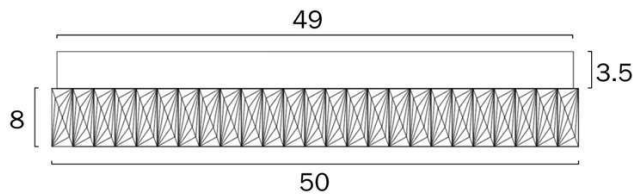

Color Kelvin	3 CCT (3300k - 4200k - 6500k)
Dimmable	Yes - Bluetooth Remote
Electrical Protection	CLASS I - HIGH VOLTAGE, EARTH REQUIRED
IP rating	IP20
Lead and Plug	No
Approvals	RCM
Assembly Required	No
Installation Required	Yes (by Licensed Electrician only)
Care Instructions	Do not use strong liquid cleaners, Wipe clean with a dry cloth
Replacement Warranty	*3 Years

Barcode

GTIN 9329501065815

Image -dimensions

Note: Dimensions are only a guide and may vary due to manufacturing variations.