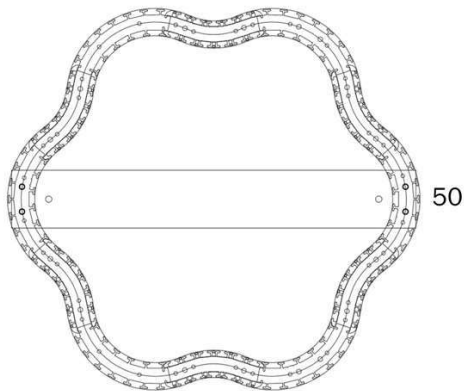

Color Kelvin	3 CCT (3300k - 4200k - 6500k)
Dimmable	Yes - Bluetooth Remote
Electrical Protection	CLASS I - HIGH VOLTAGE, EARTH REQUIRED
IP rating	IP20
Lead and Plug	No
Approvals	RCM
Assembly Required	No
Installation Required	Yes (by Licensed Electrician only)
Care Instructions	Do not use strong liquid cleaners, Wipe clean with a dry cloth
Replacement Warranty	*3 Years

Barcode

GTIN 9329501065815

Image -dimensions

Note: Dimensions are only a guide and may vary due to manufacturing variations.