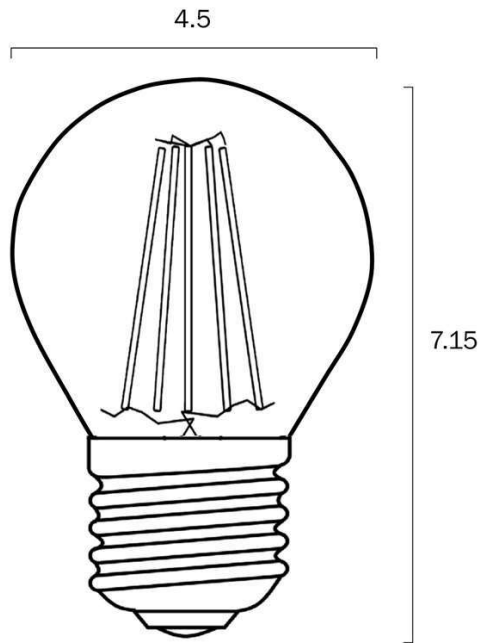

Size

Fixture Diameter (cm)	4.5
Fixture Height (cm)	7.2

Specification

Voltage Input	240V
Wattage (max)	4
Globe Type	E27
Lumens	450
Color Temperature	Warm White
Color Kelvin	5000k
Color Rendering	>84
Dimmable	No
Power Factor	>0.86
Surge Protection	Yes (0.5 Kva)
IP rating	IP20
Approvals	RCM
Care Instructions	Wipe clean with a dry cloth

Image -dimensions

Note: Dimensions are only a guide and may vary due to manufacturing variations.