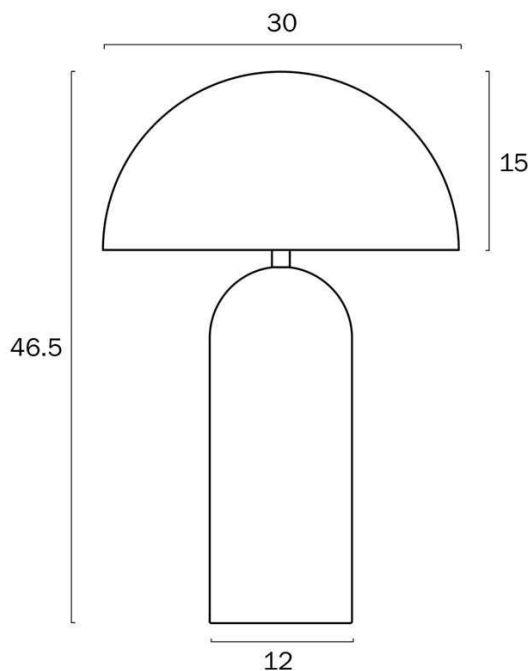

## Size

<b>Fixture Diameter (cm)</b>	30.0
<b>Fixture Height (cm)</b>	46.5
<b>Base Diameter (cm)</b>	12.0
<b>Shade Diameter (cm)</b>	30.0
<b>Shade Height (cm)</b>	15.0
<b>Height Adjustable?</b>	No
<b>Cable Length (cm)</b>	180 (30+Inline Switch+150)

## Specification

<b>Voltage Input</b>	240V
<b>Total Wattage (max)</b>	50
<b>Wattage</b>	25
<b>Globe Type</b>	E27
<b>Globe / Light Source qty</b>	2

All representations within this document are subject to copyright. ELECTRICAL INSTALLATIONS MUST BE PERFORMED BY A QUALIFIED ELECTRICAL CONTRACTOR AND INSTALLED IN ACCORDANCE WITH AS/NZS 3000.  
NOTE : All images , descriptions and dimensions are indicative. Please check latest version of item detail on Telbix website prior to ordering or installation.

## Image -dimensions

Note: Dimensions are only a guide and may vary due to manufacturing variations.