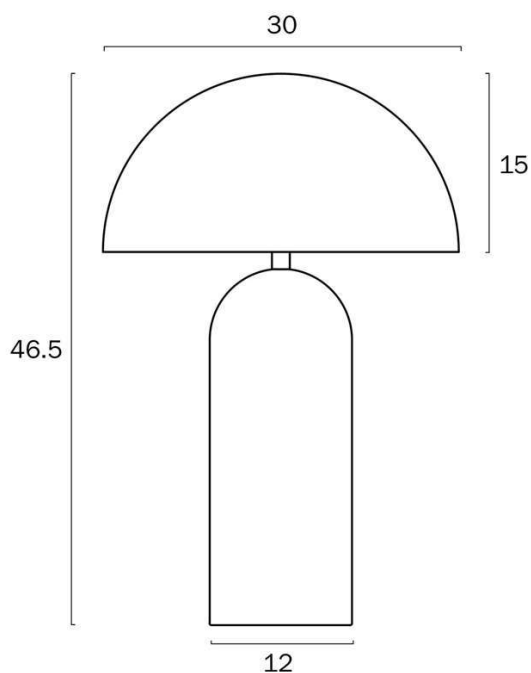

Color / Material

| | |
|-------------------------|--------|
| Fixture Color | Black |
| Fixture Finish | Patina |
| Fixture Material | Iron |
| Cable Material | PVC |

Size

| | |
|------------------------------|----------------------------|
| Fixture Diameter (cm) | 30.0 |
| Fixture Height (cm) | 46.5 |
| Base Diameter (cm) | 12.0 |
| Shade Diameter (cm) | 30.0 |
| Shade Height (cm) | 15.0 |
| Height Adjustable? | No |
| Cable Length (cm) | 180 (30+Inline Switch+150) |

Specification

| | |
|---------------------------------|------|
| Voltage Input | 240V |
| Total Wattage (max) | 50 |
| Wattage | 25 |
| Globe Type | E27 |
| Globe / Light Source qty | 2 |

All representations within this document are subject to copyright. ELECTRICAL INSTALLATIONS MUST BE PERFORMED BY A QUALIFIED ELECTRICAL CONTRACTOR AND INSTALLED IN ACCORDANCE WITH AS/NZS 3000.
NOTE : All images , descriptions and dimensions are indicative. Please check latest version of item detail on Telbix website prior to ordering or installation.

Barcode

GTIN 9329501071083

Image -dimensions

Note: Dimensions are only a guide and may vary due to manufacturing variations.