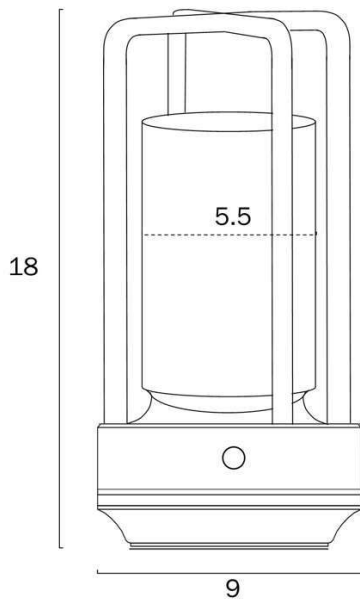

Size

Fixture Diameter (cm)	9.0
Fixture Height (cm)	18.0
Cable Length (cm)	100

Specification

Voltage Input	240V
Total Wattage (max)	3
Globe Type	LED integrated SMD
Globe / Light Source qty	1
Globe / Light Source included	Yes
Lumens	300
Color Temperature	Warm White; Natural White; Cool White

Barcode

GTIN 9329501066348

Image -dimensions

Note: Dimensions are only a guide and may vary due to manufacturing variations.