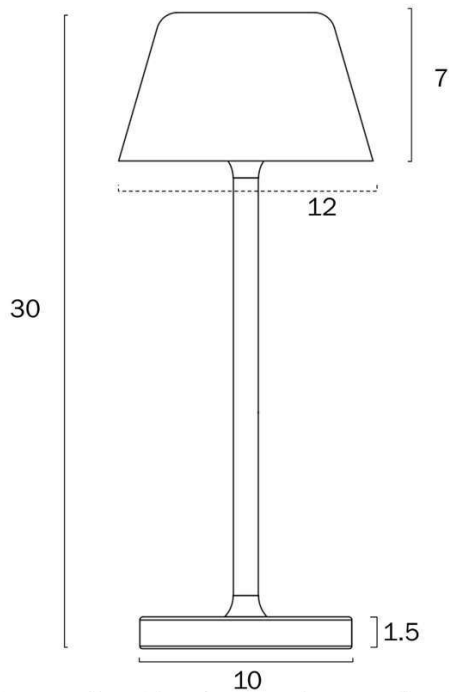

Color Temperature	Warm White; Natural White; Cool White
Color Kelvin	3 CCT (3000k - 4000k - 5000k)
Battery Capacity (mA)	2x2000 (6-24 hour capacity)
Dimmable	Touch
Electrical Protection	CLASS III
IP rating	IP54
USB Port	Yes
Approvals	RCM
Assembly Required	No
Box Contents	Instruction
Care Instructions	Do not use strong liquid cleaners, Wipe clean with a dry cloth
Replacement Warranty	*2 Years

Barcode

GTIN 9329501066386

Image -dimensions

Note: Dimensions are only a guide and may vary due to manufacturing variations.