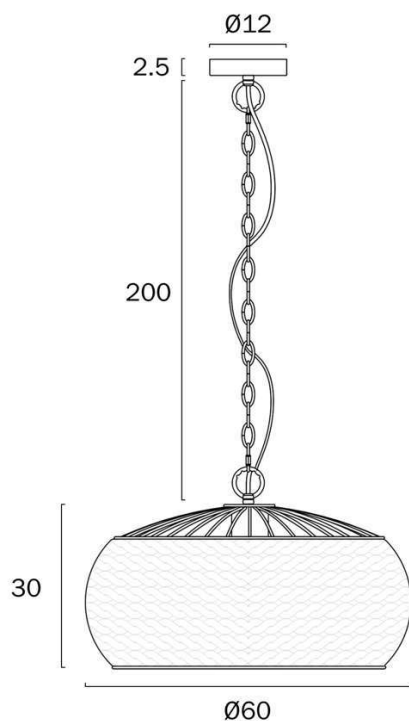

### Size

<b>Fixture Diameter (cm)</b>	60.0
<b>Fixture Height (cm)</b>	30.0
<b>Canopy Diameter (cm)</b>	12.0
<b>Canopy Projection (cm)</b>	2.5
<b>Suspension Length (cm)</b>	200.0
<b>Height Adjustable?</b>	Yes
<b>Cable Length (cm)</b>	200

### Specification

<b>Voltage Input</b>	240V
<b>Total Wattage (max)</b>	25
<b>Globe Type</b>	E27
<b>Globe / Light Source qty</b>	1

All representations within this document are subject to copyright. ELECTRICAL INSTALLATIONS MUST BE PERFORMED BY A QUALIFIED ELECTRICAL CONTRACTOR AND INSTALLED IN ACCORDANCE WITH AS/NZS 3000.  
NOTE : All images , descriptions and dimensions are indicative. Please check latest version of item detail on Telbix website prior to ordering or installation.

## Image -dimensions

Note: Dimensions are only a guide and may vary due to manufacturing variations.