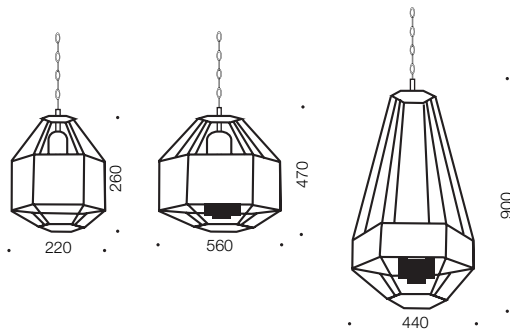

ZOFIO

Pendant

Specifications

Type	Pendant
Light Source	1 x 25w E27 max 4 x 25w E14 max 5 x 25w E14 max
Globe	Not included
Warranty	1 year*

Colours

Oil bronze/clear crystals

Measurements

Codes