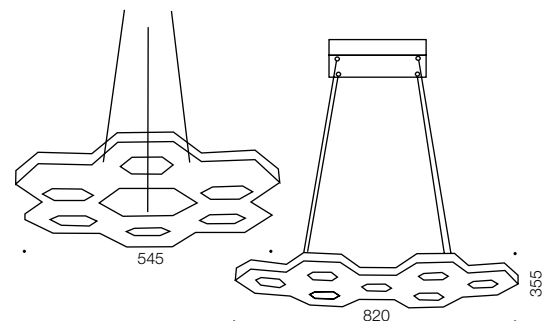

### Measurements

Cable Length: 2.1