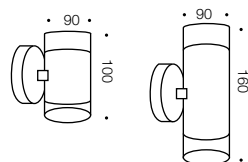

Riva

Exterior Wall Lamp

Specifications

Type	Exterior
Light Source	28w GU10
Globe	Included
Warranty	2 year*

Measurements

Colours

Stainless steel

Codes