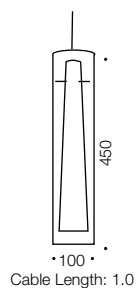

Bolle

Pendant

Specifications

Type	Pendant
Light Source	E14 60w max
Globe	Not included
Warranty	1 year*

Measurements

Colours

Chrome/orange

Chrome/
opal matt