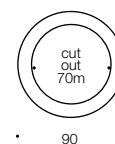

Measurements