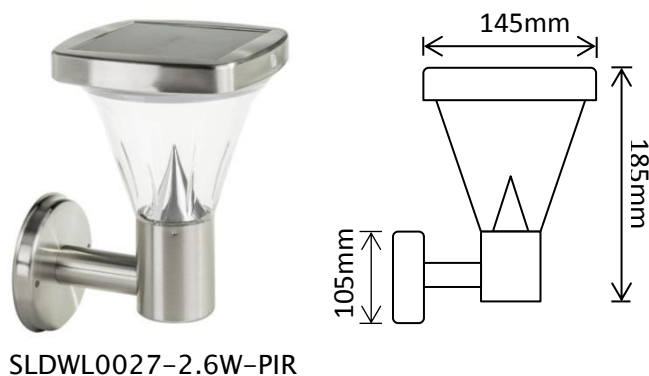

## Wall Lights

### Modern Wall Light

Product Code	LED's	Battery	Solar Panel	IP Rating	Lumens
SLDWL0026-2.6W-PIR	12 x SMD LED @0.2W (CW) 1 x SMD LED @0.2W (WW)	3 x 800mAh NiMH	0.6W Integrated Polycrystalline	44	350 @ 1m
SLDWL0027-2.6W-PIR	12 x SMD LED @0.2W (CW) 1 x SMD LED @0.2W (WW)	3 x 1500mAh NiMH	1W Integrated Polycrystalline	44	350 @ 1m

#### Features:

- Pyro-electric Infrared Sensor
- Stainless Steel Construction
- Approximately 6-8 hours Operation
- Approximately 1 minute Sensor Run Time
- Wall Mounting Bracket
- UV-Stabilised PVC Lens

#### Packaged Fitting Weight & Dimensions

W: 0.6kg

D: 20cm x 15cm x 16cm