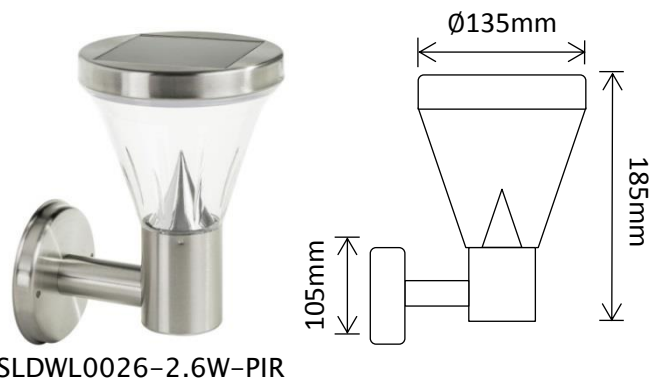

## Wall Lights

### Modern Wall Light

Product Code	LED's	Battery	Solar Panel	IP Rating	Lumens
SLDWL0026-2.6W-PIR	12 x SMD LED @0.2W (CW) 1 x SMD LED @0.2W (WW)	3 x 800mAh NiMH	0.6W Integrated Polycrystalline	44	350 @ 1m
SLDWL0027-2.6W-PIR	12 x SMD LED @0.2W (CW) 1 x SMD LED @0.2W (WW)	3 x 1500mAh NiMH	1W Integrated Polycrystalline	44	350 @ 1m

#### Features:

- Pyro-electric Infrared Sensor
- Stainless Steel Construction
- Approximately 6-8 hours Operation
- Approximately 1 minute Sensor Run Time
- Wall Mounting Bracket
- UV-Stabilised PVC Lens

#### Packaged Fitting Weight & Dimensions

W: 0.6kg

D: 20cm x 15cm x 16cm