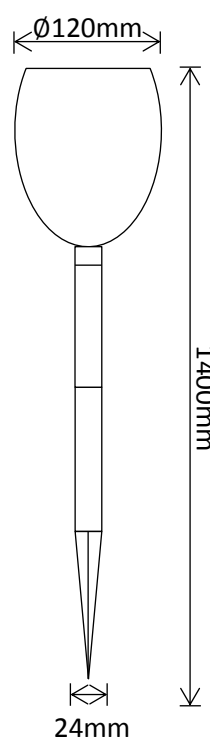

Residential Range

Path/Deck Lights

Tiki Torch

Product Code	LED's	Battery	Solar Panel	IP Rating	Lumens
SLDTT/1	96 x 3528k Warm White	1 x 3.7V 2.2Ah Li-ion	0.88W ERE Integrated	65	N/A

Features:

- High Quality Plastics Construction
- Approximately 12 hours Operation
- Spike Mounting
- Candle-Like Flicker Effect

1 Year Warranty!

Packaged Fitting Weight & Dimensions

W: 1kg

D: 34cm x 16cm x 14cm