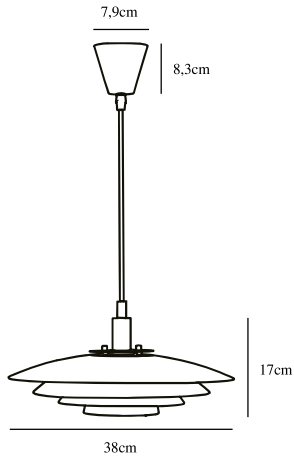

BRETAGNE 38 | PENDANT | COPPER

39489930

nordlux®

Voltage (V): 220-240 Volt
IP degree: IP20
Maximum bulb wattage (W): 25W
Class (Class 1, Class 2, Class 3):
Class 2 (Double isolated)
Bulb base: G9
Parallel connection: False

Primary material: Metal
Secondary material: Metal
Color of the cable: Black
Length of the cable (cm): 200
Surface material of the cable:
Plastic
Is the cable replaceable: False
Color: Copper

Height (cm): 18.8
Width (cm): 38
Shade Diameter (cm): 38
Length (cm): 38

EAN: 5704924011467
TUN: 2276975
Item Number: 39489930
Pcs Per Master Carton: 3

Sales Box Height (cm): 47
Sales Box Width(cm): 43
Sales Box Depth (cm): 13.5
Sales Box Volume m³ : 0.027
Product net weight (kg): 1.55