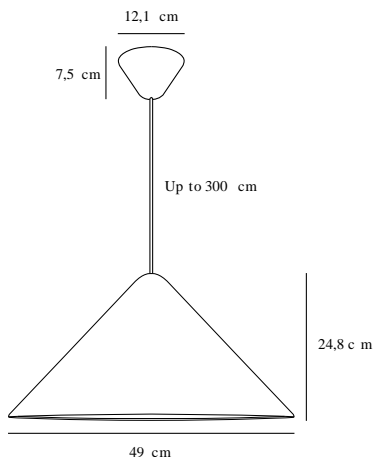

NONO 49 | PENDANT | WHITE

2120523001

Voltage (V): 220-240 Volt
IP degree: IP20
Maximum bulb wattage (W): 50W
Class (Class 1, Class 2, Class 3):
Class 2 (Double isolated)
Bulb base: E27
Parallel connection: True

Primary material: Metal
Secondary material: Plastic
Color of the cable: White
Length of the cable (cm): 300
Surface material of the cable:
Textile
Is the cable replaceable: False
Color: White

Height (cm): 24.8
Width (cm): 49
Shade Diameter (cm): 49
Length (cm): 49

EAN: 5704924004278
Item Number: 2120523001
Pcs Per Master Carton: 3

Sales Box Height (cm): 55.5
Sales Box Width (cm): 29
Sales Box Depth (cm): 55.5
Sales Box Volume m³: 0.0893
Product net weight (kg): 1.75