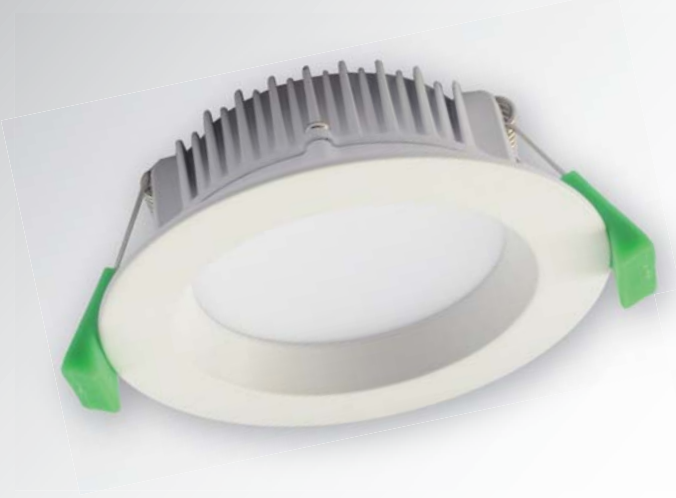

Arte MINI

TLAM3010WD | TLAM4010WD | TLAM5010WD
 TLAM3010BD | TLAM4010BD

TECHNICAL INFORMATION

- 3 year replacement warranty
- Die-cast aluminium construction
- Recessed low glare design
- 100% Beam angle
- IP44 Rated
- Dimmable down to 10% when using a Martec dimmer (MTD300VA)

86mm

86mm

Wattage	8w		
Lumen Output	600lm	670lm	700lm
Colour Temp	3000k	4000k	5000k
Beam Angle	100°		
Approx Lamp Life	50,000HRS		
CRI	>80		
Cut Out	70mm		
Ordering Codes			
Matt White Frame	TLAM3010WD	TLAM4010WD	TLAM5010WD