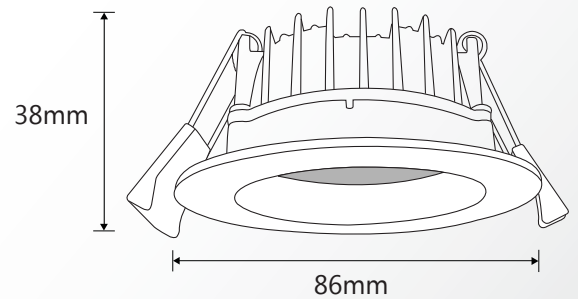

Arte MINI

TLAM3010WD | TLAM4010WD | TLAM5010WD
 TLAM3010BD | TLAM4010BD

TECHNICAL INFORMATION

- 3 year replacement warranty
- Die-cast aluminium construction
- Recessed low glare design
- 100% Beam angle
- IP44 Rated
- Dimmable down to 10% when using a Martec dimmer (MTD300VA)

86mm

86mm

Wattage	8w		
Lumen Output	600lm	670lm	700lm
Colour Temp	3000k	4000k	5000k
Beam Angle	100°		
Approx Lamp Life	50,000HRS		
CRI	>80		
Cut Out	70mm		
Ordering Codes			
Matt White Frame	TLAM3010WD	TLAM4010WD	TLAM5010WD