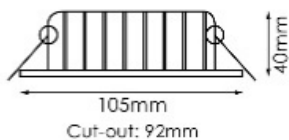

Product Code	Alpha Code	Watt	Colour Temp.	Lumens	Cut-out	Dimensions
50000	LED12W3KD92	12w	3000k	800lm	Ø92mm	Ø105 x 40mm
50001	LED12W6KD92	12w	6000k	800lm	Ø92mm	Ø105 x 40mm