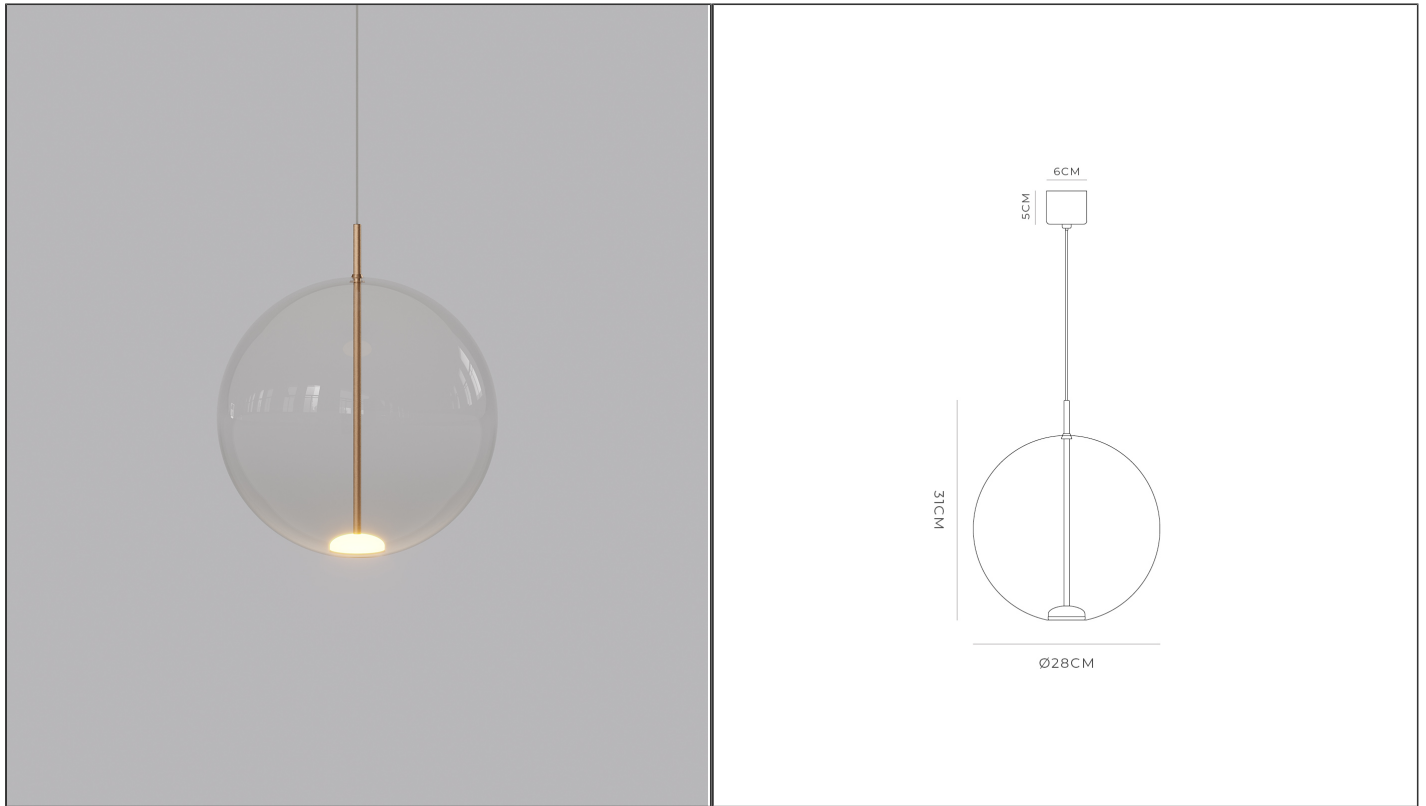

Orb Air Pendant Light - Large, Clear

LR.i02.56.280.CL.OB

PRODUCT DETAILS

Dimensions 33 × 28 × 28 cm

Application Interior

Material Glass, Aluminium

Lamp LED 4W 2700K

Drop (cm) Max 300