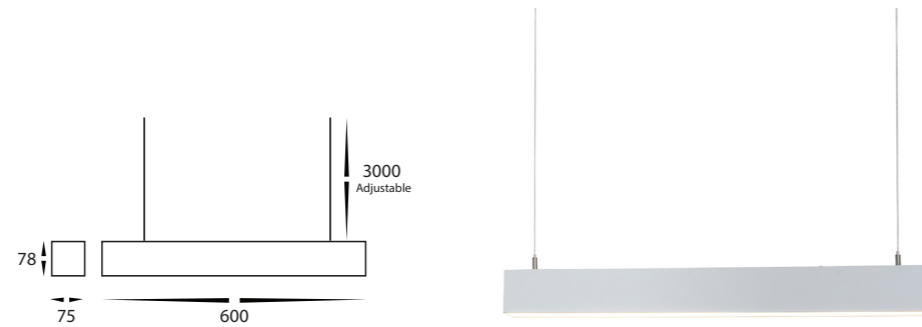

WHITE TRI COLOUR PROLINE PENDANTS

Havit Commercial's latest version of the ever popular Proline Pendant Range now comes standard in TRI Colour with Triac or 0-1/10V dimming. Available in various sizes in both Pendant and Extension models giving you the ability to make 1 continuous Linear Pendant With plug and play connectors for ease of installation up to 24m long from 1 power feed, But don't forget Havit Commercial also offers L-Shape, T-Shape and X-Shape connectors to allow you to custom design a various range of configurations. The options don't stop there, We also offer DALI dimmable models as well as Long Run Diffuser up to 20m for that seamless look.

For more information contact our friendly sales staff or your Havit Commercial Sales Representative.

PROLINE PENDANTS	
MATERIAL	ALUMINIUM
COLOUR / FINISH	MATT WHITE
COLOUR TEMP	3000K | 4000K | 5000K
INPUT VOLTAGE	240V AC
DIMMING	TRIAC, 0-1/10V, DALI
CRI	RA >80
BEAM ANGLE	120°
IP RATING	IP20
WARRANTY	5 YEARS REPLACEMENT

600MM EXTENSION				
HCP-603242 (TRIAC + 0-1/10v Dimmable)	24W LED	3000K 4000K 5000K	1900LM	2000LM
HCP-603244 (DALI Dimmable)			2100LM