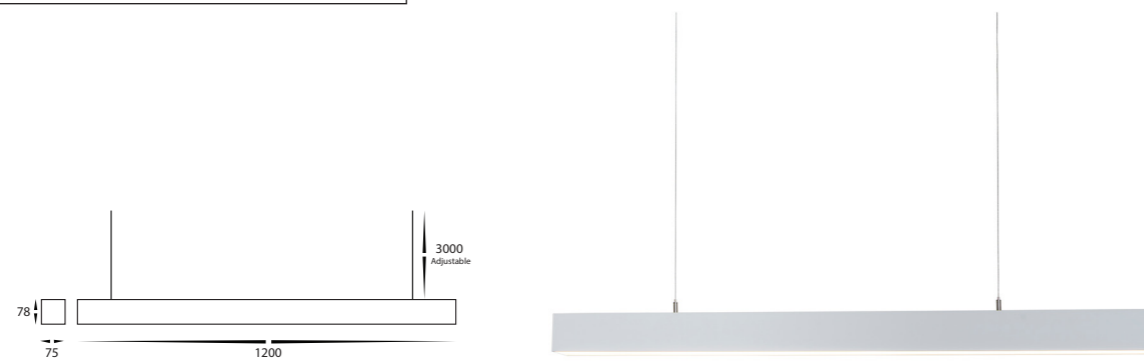

1200MM PENDANT				
HCP-693482 (TRIAC + 0-1/10v Dimmable)	48W LED	3000K 4000K 5000K	3800LM	4000LM
HCP-693484 (DALI Dimmable)			4200LM	

1200MM EXTENSION				
HCP-603482 (TRIAC + 0-1/10v Dimmable)	48W LED	3000K 4000K 5000K	3800LM	4000LM
HCP-603484 (DALI Dimmable)			4200LM