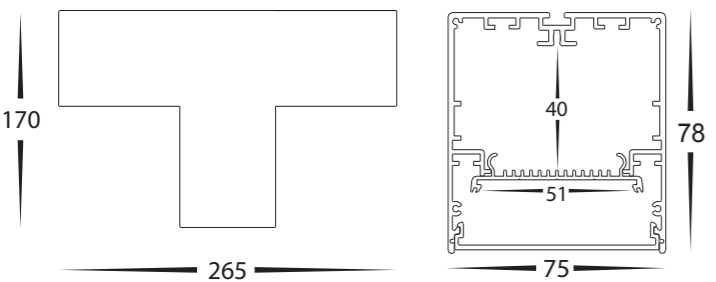

T-SHAPE CONNECTOR			
HCP-603002-T (TRIAC + 0-1/10v Dimmable)	15W LED	3000K	1300LM
HCP-603004-T (Dali Dimmable)		4000K	1400LM
		5000K	1500LM