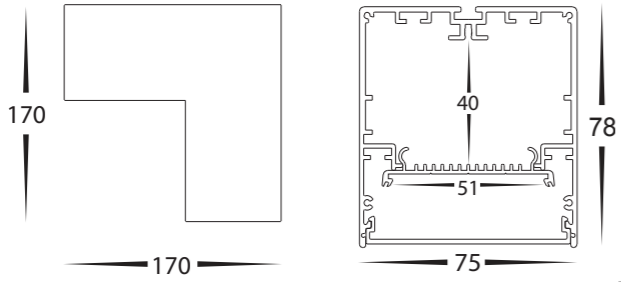

WHITE TRI COLOUR PROLINE CONNECTORS

L-SHAPE CONNECTOR			
HCP-603002-L (TRIAC + 0-1/10v Dimmable)	12W LED	3000K	1080LM
HCP-603004-L (Dali Dimmable)		4000K	1140LM
		5000K	1200LM