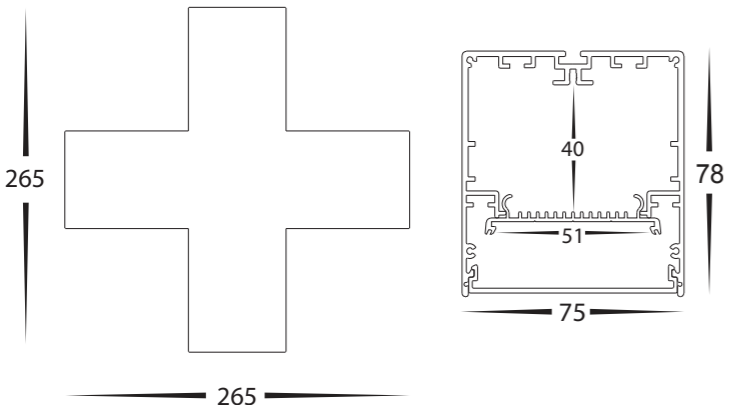

X-SHAPE CONNECTOR			
HCP-603002-X (TRIAC + 0-1/10v Dimmable)	20W LED	3000K	1800LM
HCP-603004-X (Dali Dimmable)		4000K	1900LM
		5000K	2000LM

Accessories

JOINER KIT	
HCP-600000-JOINER	Joiner Kit to connect Proline models together (4x Pieces in 1x Kit)

SURFACE MOUNT CLIP	
HCP-600000-SM	Surface Mount Clip to suit both Pendant and Extension models (2x per metre recommended for installation)