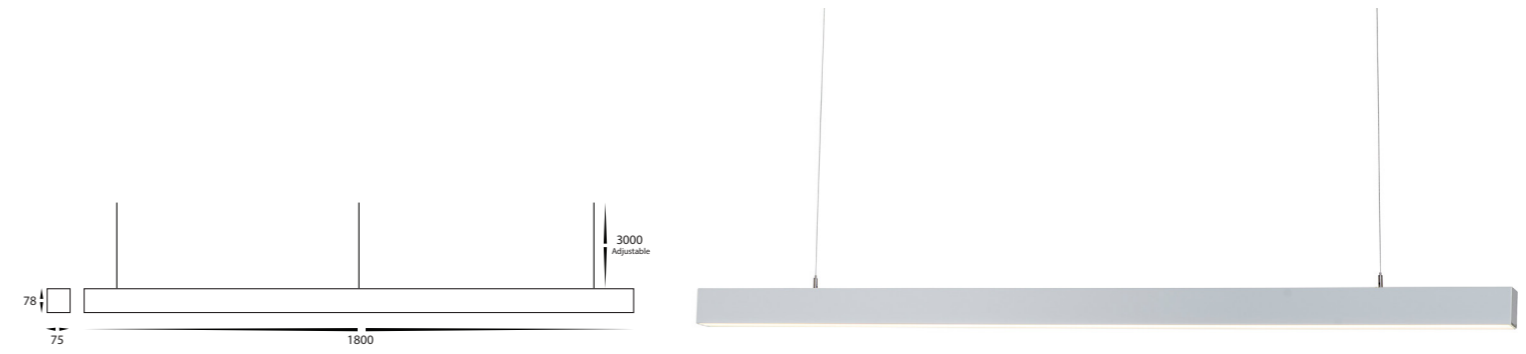

1800MM PENDANT				
HCP-693722 (TRIAC + 0-1/10v Dimmable)	72W LED	3000K 4000K 5000K	5700LM	6000LM
HCP-693724 (DALI Dimmable)			6300LM	

1800MM EXTENSION				
HCP-603722 (TRIAC + 0-1/10v Dimmable)	72W LED	3000K 4000K 5000K	5700LM	6000LM
HCP-603724 (DALI Dimmable)			6300LM