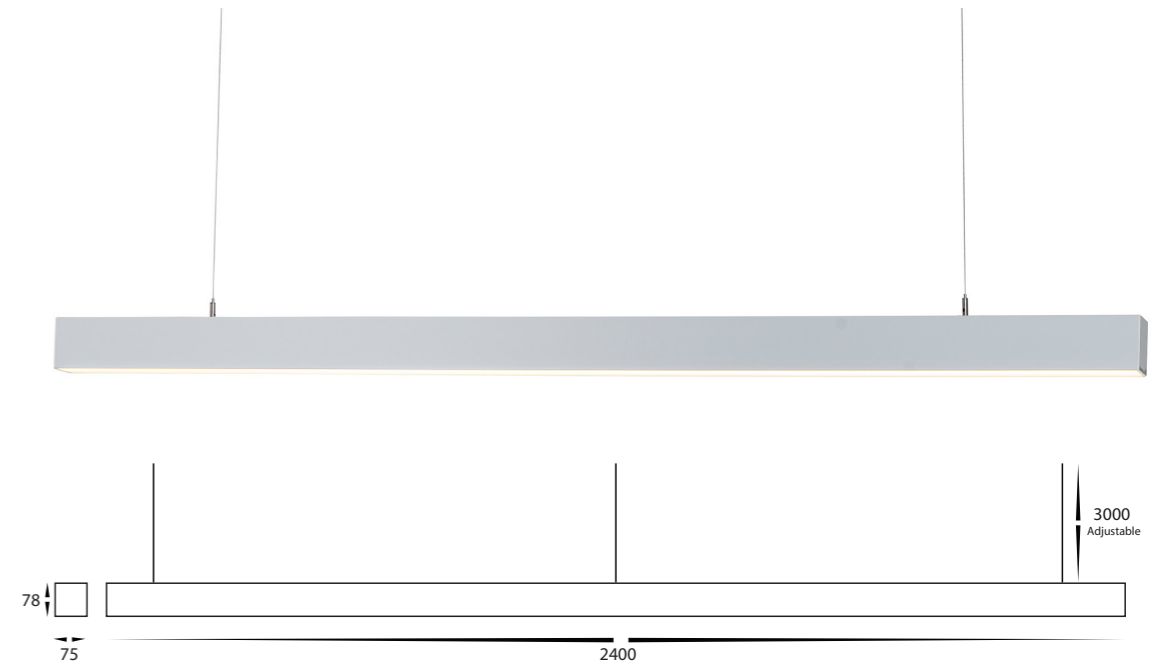

2400MM PENDANT				
HCP-693962 (TRIAC + 0-1/10v Dimmable)	96W LED	3000K 4000K 5000K	7500LM	7900LM
HCP-693964 (DALI Dimmable)			8400LM	

2400MM EXTENSION				
HCP-603962 (TRIAC + 0-1/10v Dimmable)	96W LED	3000K 4000K 5000K	7500LM	7900LM
HCP-603964 (DALI Dimmable)			8400LM