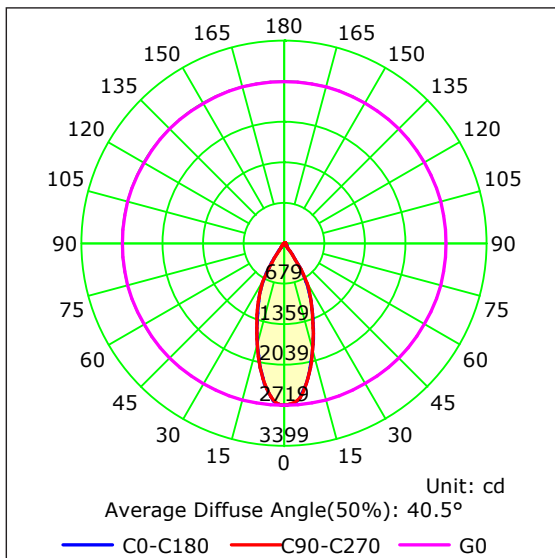

## PRODUCT DATA

18W DALI DIMMABLE DOWNLIGHTS	
MATERIAL	ALUMINIUM
COLOUR/FINISH	MATT BLACK OR MATT WHITE
COLOUR TEMP.	3000K   4000K   5500K (TRI-COLOUR)
LUMEN OUTPUT	1440LM   1530LM   1620LM
INPUT VOLTAGE	240v AC
BUILT-IN LED	18w
DIMMING	DALI DIMMABLE
CRI	Ra >90
BEAM ANGLE	60°
ROTATION	350°
IP RATING	IP54

## PRODUCT ORDERING

ALUMINIUM BLACK				
	<b>HCP-8821804</b>	18W LED	3000K	1440LM
			4000K	1530LM
			5500K	1620LM
ALUMINIUM WHITE				
	<b>HCP-8831804</b>	18W LED	3000K	1440LM
			4000K	1530LM
			5500K	1620LM

## PHOTOMETRICS