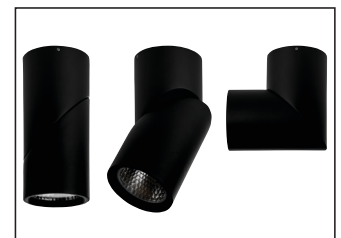

## PRODUCT DATA

18W DALI DIMMABLE DOWNLIGHTS	
MATERIAL	ALUMINIUM
COLOUR/FINISH	MATT BLACK OR MATT WHITE
COLOUR TEMP.	3000K   4000K   5500K (TRI-COLOUR)
LUMEN OUTPUT	1440LM   1530LM   1620LM
INPUT VOLTAGE	240v AC
BUILT-IN LED	18w
DIMMING	DALI DIMMABLE
CRI	Ra >90
BEAM ANGLE	60°
ROTATION	350°
IP RATING	IP54

## PRODUCT ORDERING

ALUMINIUM BLACK				
	<b>HCP-8821804</b>	18W LED	3000K	1440LM
			4000K	1530LM
			5500K	1620LM
ALUMINIUM WHITE				
	<b>HCP-8831804</b>	18W LED	3000K	1440LM
			4000K	1530LM
			5500K	1620LM

## PRODUCT DATA

24W DALI DIMMABLE DOWNLIGHTS	
MATERIAL	ALUMINIUM
COLOUR/FINISH	MATT BLACK OR MATT WHITE
COLOUR TEMP.	3000K   4000K   5500K (TRI-COLOUR)
LUMEN OUTPUT	1920LM   2040LM   2160LM
INPUT VOLTAGE	240v AC
BUILT-IN LED	24w
DIMMING	DALI DIMMABLE
CRI	Ra >90
BEAM ANGLE	60°
ROTATION	350°
IP RATING	IP54