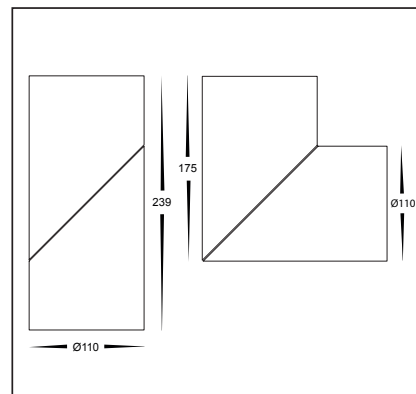

OTHER DATA

Tri-Colour By Havit	
3000K	
4000K	
5500K