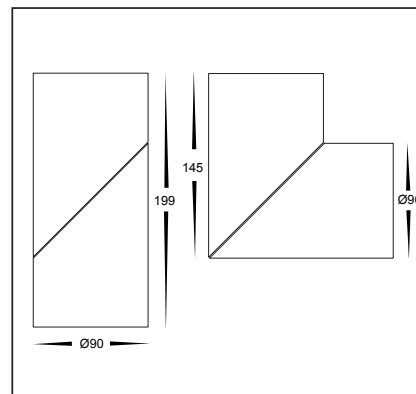

PRODUCT DATA

18W DALI DIMMABLE DOWNLIGHTS	
MATERIAL	ALUMINIUM
COLOUR/FINISH	MATT BLACK OR MATT WHITE
COLOUR TEMP.	3000K | 4000K | 5500K (TRI-COLOUR)
LUMEN OUTPUT	1440LM | 1530LM | 1620LM
INPUT VOLTAGE	240v AC
BUILT-IN LED	18w
DIMMING	DALI DIMMABLE
CRI	Ra >90
BEAM ANGLE	60°
ROTATION	350°
IP RATING	IP54

PRODUCT ORDERING

ALUMINIUM BLACK				
	HCP-8821804	18W LED	3000K	1440LM
			4000K	1530LM
			5500K	1620LM
ALUMINIUM WHITE				
	HCP-8831804	18W LED	3000K	1440LM
			4000K	1530LM
			5500K	1620LM

PHOTOMETRICS

OTHER DATA