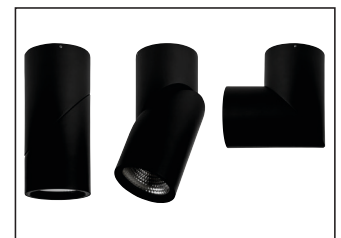

OTHER DATA

Tri-Colour By Havit	
3000K	
4000K	
5500K