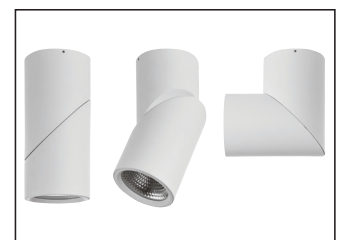

OTHER DATA

Tri-Colour By Havit	
3000K	
4000K	
5500K