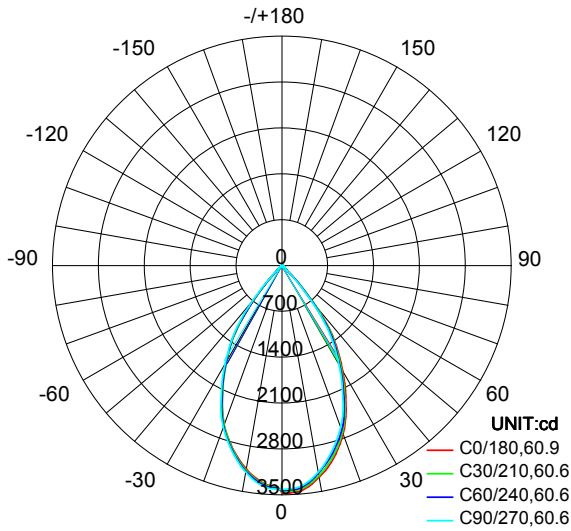

28W DIMMABLE RECESSED DOWNLIGHTS

28W DIMMABLE DOWNLIGHTS

MATERIAL	ALUMINIUM OR 316 STAINLESS STEEL
COLOUR / FINISH	MATT WHITE AND STAINLESS STEEL
COLOUR TEMP	3000K 4000K 5500K (TRI COLOUR)
LUMEN OUTPUT	3100LM 3200LM 3150LM
INPUT VOLTAGE	240V (REMOTE DRIVER)
BUILT IN LED	28W LED
DIMMING	TRIAC
CRI	90+
BEAM ANGLE	60°
TILT	NO
CUT OUT	150MM
IP RATING	IP65
IC-4 RATING	YES
WARRANTY	5 YEARS REPLACEMENT

AVERAGE BEAM ANGLE(50%):60.7 DEG

PHOTOMETRICS

Cut Out = Ø150mm

Ø148

Ø163

316 STAINLESS STEEL

HCP-81122128	28W LED	3000K	3100LM
		4000K	3200LM
		5500K	3150LM

ALUMINIUM WHITE

HCP-81322128	28W LED	3000K	3100LM
		4000K	3200LM
		5500K	3150LM