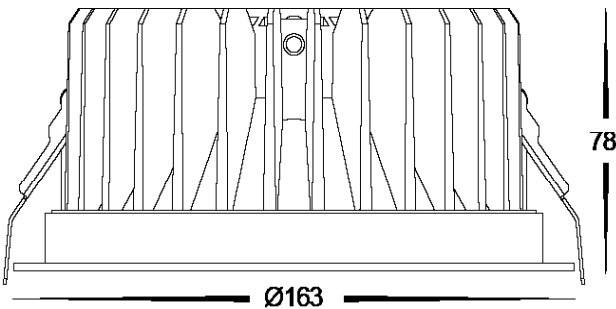

28W DIMMABLE RECESSED DOWNLIGHTS

28W DIMMABLE DOWNLIGHTS

MATERIAL	ALUMINIUM OR 316 STAINLESS STEEL
COLOUR / FINISH	MATT WHITE AND STAINLESS STEEL
COLOUR TEMP	3000K 4000K 5500K (TRI COLOUR)
LUMEN OUTPUT	3100LM 3200LM 3150LM
INPUT VOLTAGE	240V (REMOTE DRIVER)
BUILT IN LED	28W LED
DIMMING	TRIAC
CRI	90+
BEAM ANGLE	60°
TILT	NO
CUT OUT	150MM
IP RATING	IP65
IC-4 RATING	YES
WARRANTY	5 YEARS REPLACEMENT

AVERAGE BEAM ANGLE(50%):60.7 DEG

PHOTOMETRICS

Cut Out = Ø150mm

Ø148

Ø163

316 STAINLESS STEEL

HCP-81122128	28W LED	3000K	3100LM
		4000K	3200LM
		5500K	3150LM

ALUMINIUM WHITE