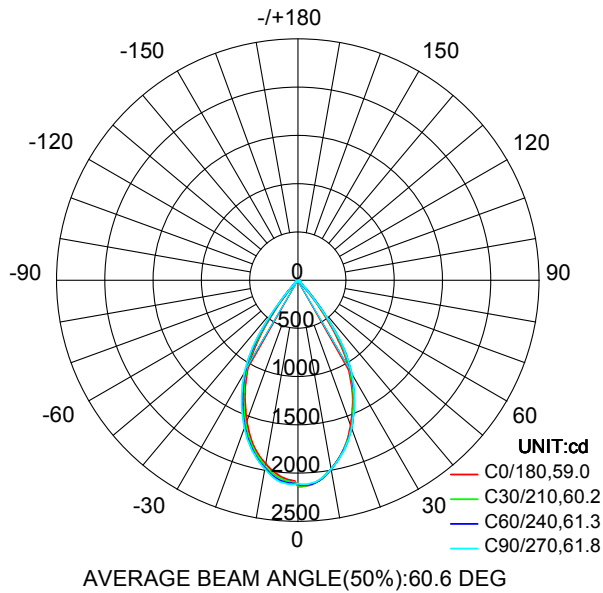

18W DIMMABLE RECESSED DOWNLIGHTS

18W DIMMABLE DOWNLIGHTS

MATERIAL	ALUMINIUM OR 316 STAINLESS STEEL
COLOUR / FINISH	MATT WHITE AND STAINLESS STEEL
COLOUR TEMP	3000K 4000K 5500K (TRI COLOUR)
LUMEN OUTPUT	1700LM 1800LM 1750LM
INPUT VOLTAGE	240V (REMOTE DRIVER)
BUILT IN LED	18W LED
DIMMING	TRIAC
CRI	90+
BEAM ANGLE	60°
TILT	NO
CUT OUT	115MM
IP RATING	IP65
IC-4 RATING	YES
WARRANTY	5 YEARS REPLACEMENT

PHOTOMETRICS

Out Out = Ø115mm

316 STAINLESS STEEL

HCP-81122118	18W LED	3000K	1700LM
		4000K	1800LM
		5500K	1750LM

ALUMINIUM WHITE

HCP-81322118	18W LED	3000K	1700LM
		4000K	1800LM
		5500K	1750LM