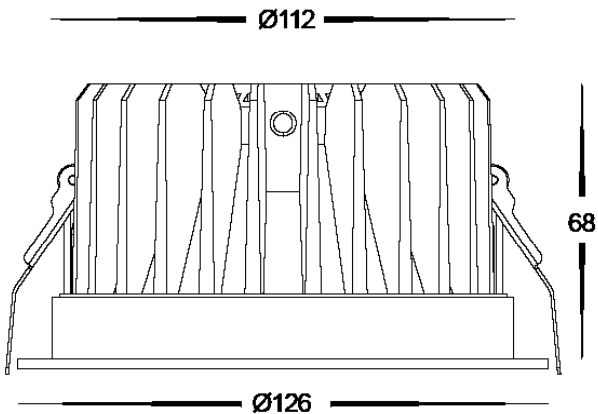

18W DIMMABLE RECESSED DOWNLIGHTS

18W DIMMABLE DOWNLIGHTS

MATERIAL	ALUMINIUM OR 316 STAINLESS STEEL
COLOUR / FINISH	MATT WHITE AND STAINLESS STEEL
COLOUR TEMP	3000K 4000K 5500K (TRI COLOUR)
LUMEN OUTPUT	1700LM 1800LM 1750LM
INPUT VOLTAGE	240V (REMOTE DRIVER)
BUILT IN LED	18W LED
DIMMING	TRIAC
CRI	90+
BEAM ANGLE	60°
TILT	NO
CUT OUT	115MM
IP RATING	IP65
IC-4 RATING	YES
WARRANTY	5 YEARS REPLACEMENT

PHOTOMETRICS

Out Out = Ø115mm

316 STAINLESS STEEL

HCP-81122118	18W LED	3000K	1700LM
		4000K	1800LM
		5500K	1750LM

ALUMINIUM WHITE

HCP-81322118	18W LED	3000K	1700LM
		4000K	1800LM
		5500K	1750LM