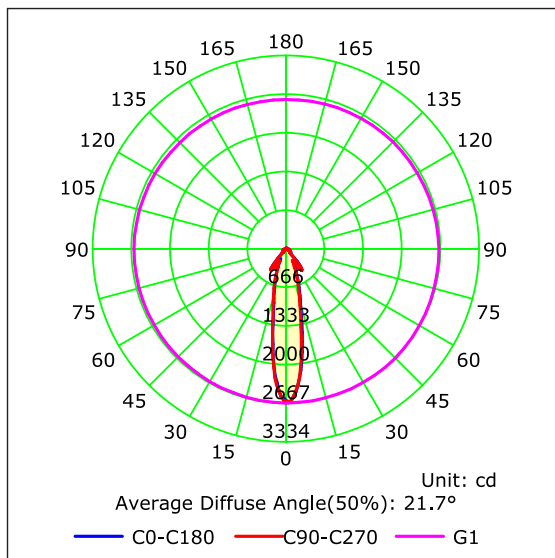

18W TILT DALI DIMMABLE SURFACE MOUNTED DOWNLIGHTS

PRODUCT DATA

18W DALI DIMMABLE DOWNLIGHTS	
MATERIAL	ALUMINIUM
COLOUR/FINISH	MATT BLACK OR MATT WHITE
COLOUR TEMP.	3000K 4000K 5500K (TRI-COLOUR)
LUMEN OUTPUT	1104LM 1199LM 1404LM
INPUT VOLTAGE	240v AC
BUILT-IN LED	18w
DIMMING	DALI DIMMABLE
CRI	Ra >90
BEAM ANGLE	60°
TILT	20°
IP RATING	IP20

PRODUCT ORDERING

ALUMINIUM BLACK				
	HCP-8021804	18W LED	3000K	1104LM
			4000K	1199LM
			5500K	1404LM
ALUMINIUM WHITE				
	HCP-8031804	18W LED	3000K	1104LM
			4000K	1199LM
			5500K	1404LM

PHOTOMETRICS

OTHER DATA