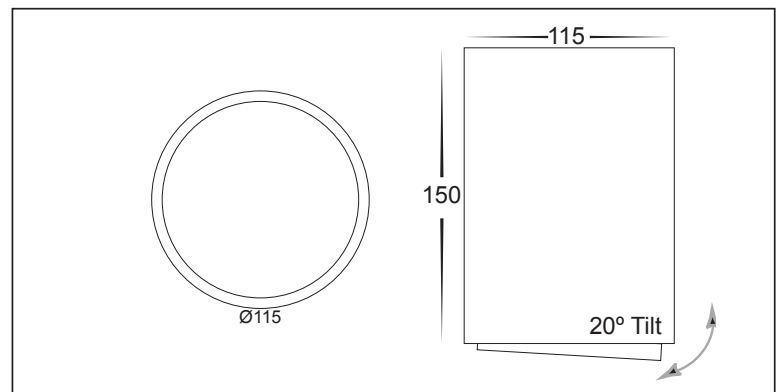

18W TILT DALI DIMMABLE SURFACE MOUNTED DOWNLIGHTS

PRODUCT DATA

18W DALI DIMMABLE DOWNLIGHTS	
MATERIAL	ALUMINIUM
COLOUR/FINISH	MATT BLACK OR MATT WHITE
COLOUR TEMP.	3000K 4000K 5500K (TRI-COLOUR)
LUMEN OUTPUT	1104LM 1199LM 1404LM
INPUT VOLTAGE	240v AC
BUILT-IN LED	18w
DIMMING	DALI DIMMABLE
CRI	Ra >90
BEAM ANGLE	60°
TILT	20°
IP RATING	IP20

PRODUCT ORDERING

ALUMINIUM BLACK				
	HCP-8021804	18W LED	3000K	1104LM
			4000K	1199LM
			5500K	1404LM
ALUMINIUM WHITE				
	HCP-8031804	18W LED	3000K	1104LM
			4000K	1199LM
			5500K	1404LM

PHOTOMETRICS

OTHER DATA