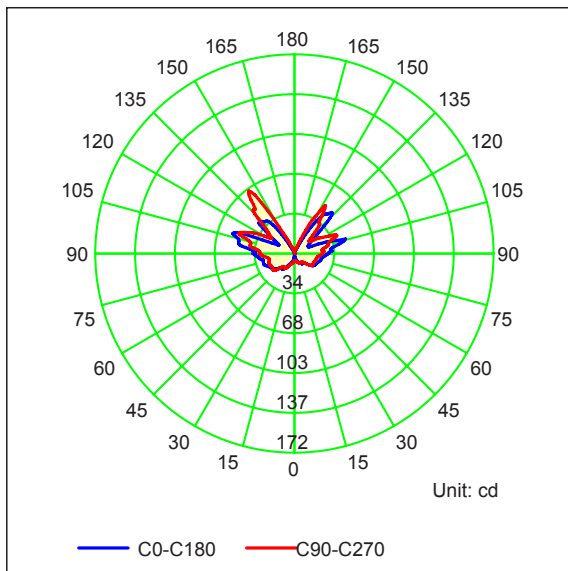

1000MM LOUVRED BOLLARD LIGHTS

PRODUCT DATA

1000MM BOLLARD LIGHTS	
MATERIAL	ALUMINIUM
COLOUR/FINISH	MATT BLACK
COLOUR TEMP.	3000K 4000K 5500K (TRI-COLOUR)
LUMEN OUTPUT	1292LM 1528LM 1434LM
INPUT VOLTAGE	240V AC
BUILT-IN LED	24W
DIMMING	NO
CRI	RA >80
BEAM ANGLE	120°
IP RATING	IP65
IK RATING	IK08

PRODUCT ORDERING

ALUMINIUM BLACK				
	HCP-262440	3000K	1292LM	24W LED
		4000K	1528LM	
		5500K	1434LM	

PHOTOMETRICS

OTHER DATA