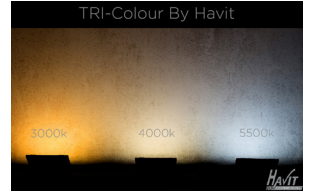

12W FIXED DOWN WALL LIGHTS

12W FIXED DOWN WALL LIGHTS

MATERIAL	ALUMINIUM
COLOUR / FINISH	MATT BLACK MATT WHITE
COLOUR TEMP	3000K 4000K 5500K (TRI COLOUR)
LUMEN OUTPUT	1080LM 1140LM 1200LM
INPUT VOLTAGE	240V AC
BUILT IN LED	12W LED
DIMMING	NON-DIMMABLE
CRI	RA >90
BEAM ANGLE	60°
IP RATING	IP65
WARRANTY	5 YEARS REPLACEMENT

ALUMINIUM BLACK

HCP-212120	12W LED	3000K	1080LM
		4000K	1140LM
		5500K	1200LM

ALUMINIUM WHITE

HCP-213120	12W LED	3000K	1080LM
		4000K	1140LM
		5500K	1200LM

PHOTOMETRICS