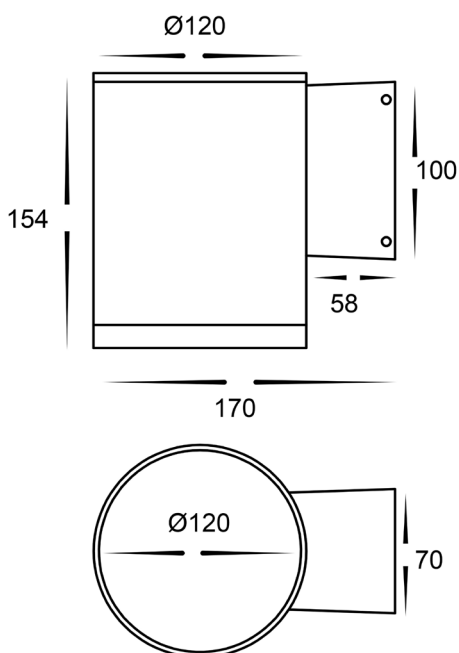

12W FIXED DOWN WALL LIGHTS

12W FIXED DOWN WALL LIGHTS

MATERIAL	ALUMINIUM
COLOUR / FINISH	MATT BLACK MATT WHITE
COLOUR TEMP	3000K 4000K 5500K (TRI COLOUR)
LUMEN OUTPUT	1080LM 1140LM 1200LM
INPUT VOLTAGE	240V AC
BUILT IN LED	12W LED
DIMMING	NON-DIMMABLE
CRI	RA >90
BEAM ANGLE	60°
IP RATING	IP65
WARRANTY	5 YEARS REPLACEMENT

ALUMINIUM BLACK

HCP-212120	12W LED	3000K	1080LM
		4000K	1140LM
		5500K	1200LM

ALUMINIUM WHITE

HCP-213120	12W LED	3000K	1080LM
		4000K	1140LM
		5500K	1200LM

PHOTOMETRICS