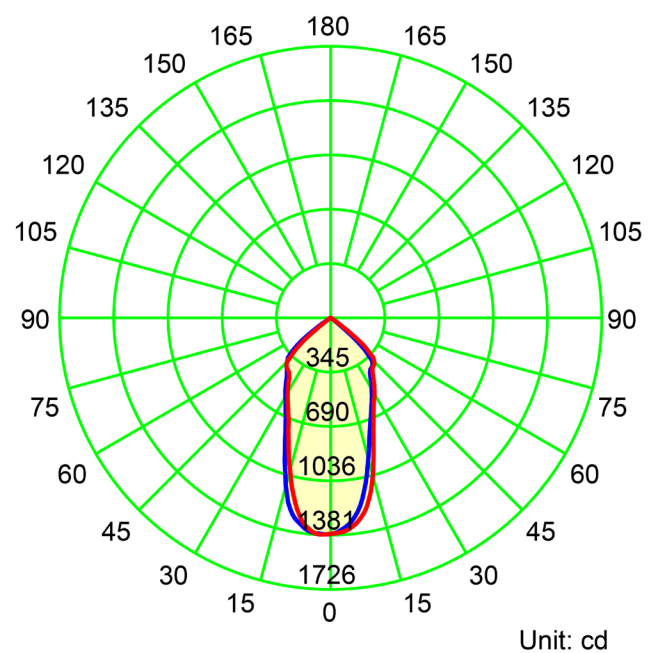

12W FIXED DOWN WALL LIGHTS

12W FIXED DOWN WALL LIGHTS

MATERIAL	ALUMINIUM
COLOUR / FINISH	MATT BLACK MATT WHITE
COLOUR TEMP	3000K 4000K 5500K (TRI COLOUR)
LUMEN OUTPUT	1080LM 1140LM 1200LM
INPUT VOLTAGE	240V AC
BUILT IN LED	12W LED
DIMMING	NON-DIMMABLE
CRI	RA >90
BEAM ANGLE	60°
IP RATING	IP65
WARRANTY	5 YEARS REPLACEMENT

ALUMINIUM BLACK

HCP-212120	12W LED	3000K	1080LM
		4000K	1140LM
		5500K	1200LM

ALUMINIUM WHITE

HCP-213120	12W LED	3000K	1080LM
		4000K	1140LM
		5500K	1200LM

PHOTOMETRICS