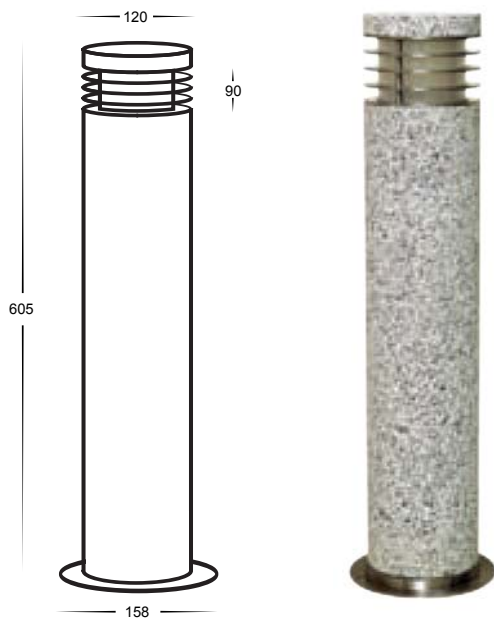

### HV 1611 240v E27

- High Light bollard
- Stainless steel 316 marine grade
- Includes stainless steel base plate
- Opal diffuser
- 1006mm height
- 240v E27 21w max
- IP rating: IP54

### HV 1626 240v E27

- Maxi bollard light
- Solid White Granite stone
- Includes stainless steel 316 base plate
- Opal diffuser
- 605mm height
- 240v E27 15w max
- IP rating: IP54

### HV 1636 240v E27

- Maxi bollard light
- Solid Green stone
- Includes stainless steel 316 base plate
- Opal diffuser
- 605mm height
- 240v E27 15w max
- IP rating: IP54