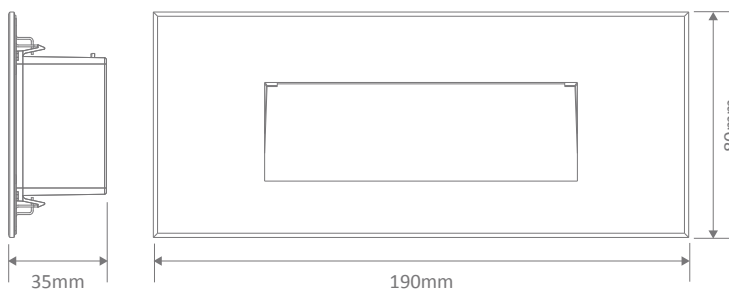

ZONE-5 LED Wall light

Description

The Zone series of LED Step Lights features a high quality die-cast aluminium frame available in 3 sizes and 2 colour temperatures Warm White and Cool White. Featuring a solid tempered glass fascia, the Zone series will provide excellent downward illumination for your home ideal for lighting up stairwells, corridors and pathways. With the additional benefit of being IP65, this product can be used for both indoor and outdoor applications to provide the perfect look to your contemporary home or commercial application for many years to come, all backed by our Domus Lighting 3 year replacement warranty for peace of mind.

Specification Features

Input Voltage:	240V AC
Power (W):	5W
IP rating (IP):	IP65
Lumens (lm):	Warm White 3000K - 280lm White 5000K - 320lm
LED type:	SMD
CCT:	3000K - 5000K
CRI:	≥80
Dimmable:	No
Lifespan (hrs):	50,000hrs
Cutout:	160mm x Ø68mm

Diagrams / Additional

Cutout: 160mm x Ø68mm

Item No.	Variant	Colour Temperature
ZONE-5	19724	3000K
	19725	5000K