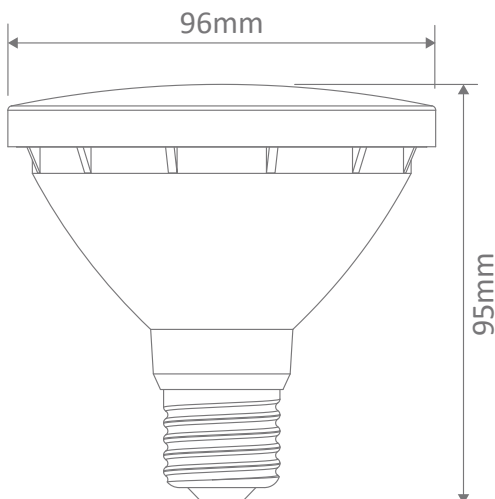

Diagrams / Additional

Item No.	Variant	Colour
KEY-PAR30-12	65036	3000K
	65038	5000K