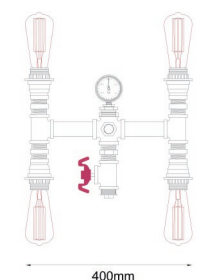

STEAM & PUNK SERIES

interior decorative aged iron pipe wall/ table lamps

FEATURES

- Input voltage: 240V
- Material: iron
- Lamp holder: E27 (Max.72W HAL)
- Globe not included
- 1 year replacement warranty

WALL LAMPS

TABLE LAMP-PUNK1

STEAM1

STEAM2

STEAM3

SPECIFICATIONS

CODE	DESCRIPTION	LAMP HOLDER	CARTON QTY
STEAM1	3XE27 AGED IRON PIPE WALL LAMP	3XE27	1/1
STEAM2	1XE27 AGED IRON PIPE WALL LAMP	1XE27	1/1
STEAM3	4XE27 AGED IRON PIPE WALL LAMP	4XE27	1/1
PUNK1	AGED IRON PIPE TABLE LAMP	1XE27	1/1