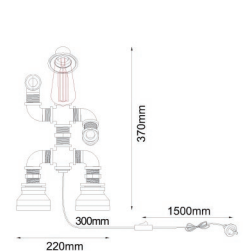

STEAM & PUNK SERIES

interior decorative aged iron pipe wall/ table lamps

FEATURES

- Input voltage: 240V
- Material: iron
- Lamp holder: E27 (Max.72W HAL)
- Globe not included
- 1 year replacement warranty

WALL LAMPS

TABLE LAMP-PUNK1

STEAM1

STEAM2

STEAM3

SPECIFICATIONS

CODE	DESCRIPTION	LAMP HOLDER	CARTON QTY
STEAM1	3XE27 AGED IRON PIPE WALL LAMP	3XE27	1/1
STEAM2	1XE27 AGED IRON PIPE WALL LAMP	1XE27	1/1
STEAM3	4XE27 AGED IRON PIPE WALL LAMP	4XE27	1/1
PUNK1	AGED IRON PIPE TABLE LAMP	1XE27	1/1