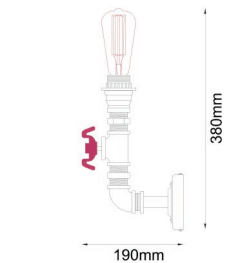

STEAM & PUNK SERIES

interior decorative aged iron pipe wall/ table lamps

FEATURES

- Input voltage: 240V
- Material: iron
- Lamp holder: E27 (Max.72W HAL)
- Globe not included
- 1 year replacement warranty

WALL LAMPS

TABLE LAMP-PUNK1

STEAM1

STEAM2

STEAM3

SPECIFICATIONS

CODE	DESCRIPTION	LAMP HOLDER	CARTON QTY
STEAM1	3XE27 AGED IRON PIPE WALL LAMP	3XE27	1/1
STEAM2	1XE27 AGED IRON PIPE WALL LAMP	1XE27	1/1
STEAM3	4XE27 AGED IRON PIPE WALL LAMP	4XE27	1/1
PUNK1	AGED IRON PIPE TABLE LAMP	1XE27	1/1