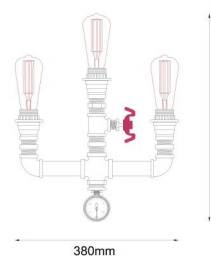

STEAM & PUNK SERIES

interior decorative aged iron pipe wall/ table lamps

FEATURES

- Input voltage: 240V
- Material: iron
- Lamp holder: E27 (Max.72W HAL)
- Globe not included
- 1 year replacement warranty

WALL LAMPS

TABLE LAMP-PUNK1

STEAM1

STEAM2

STEAM3

SPECIFICATIONS

CODE	DESCRIPTION	LAMP HOLDER	CARTON QTY
STEAM1	3XE27 AGED IRON PIPE WALL LAMP	3XE27	1/1
STEAM2	1XE27 AGED IRON PIPE WALL LAMP	1XE27	1/1
STEAM3	4XE27 AGED IRON PIPE WALL LAMP	4XE27	1/1
PUNK1	AGED IRON PIPE TABLE LAMP	1XE27	1/1