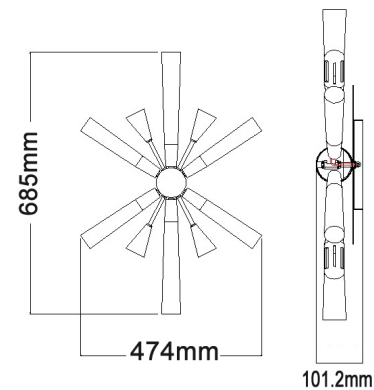

SPUTNIK SERIES E27 Pendant / Wall Lamps

- Polished nickel / dark-light gray washed wood
- Max.wattage: 60W
- E27 lamp bases
- Globes not included
- IP20 for indoor use
- 1 year replacement warranty

Cable Length: 3m