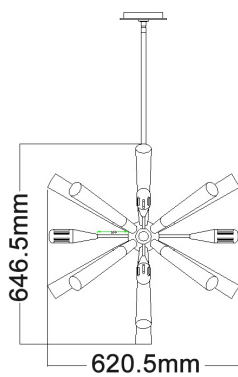

SPUTNIK SERIES E27 Pendant / Wall Lamps

- Polished nickel / dark-light gray washed wood
- Max.wattage: 60W
- E27 lamp bases
- Globes not included
- IP20 for indoor use
- 1 year replacement warranty

Cable Length: 3m