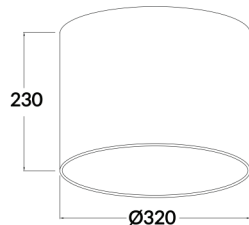

D.I.Y. DRUM LAMP SHADE

D.I.Y. Decor

Product Features:

- Adjustable wireframe: iron (white)
- Shade: linen (available in white, black, grey & natural)
- Lining: PVC (white)
- Versatile: suits table lamps, floor lamps, pendant lights or mount it on ceiling with a batten holder
- Includes adaptor rings to suit bigger lamp holders
- Warranty: 1 year replacement

SHADE01
(White)

SHADE02
(Black)

SHADE03
(Grey)

SHADE04
(Natural)

PART NO.	DESCRIPTION	DIMENSIONS	WEIGHT	BOX	CARTON QTY
SHADE01	DIY Drum Lampshade WH	Ø320x230mm	1.0kg	34x34x25cm	1/1
SHADE02	DIY Drum Lampshade BLK	Ø320x230mm	1.0kg	34x34x25cm	1/1
SHADE03	DIY Drum Lampshade Grey	Ø320x230mm	1.0kg	34x34x25cm	1/1
SHADE04	DIY Drum Lampshade Natural	Ø320x230mm	1.0kg	34x34x25cm	1/1