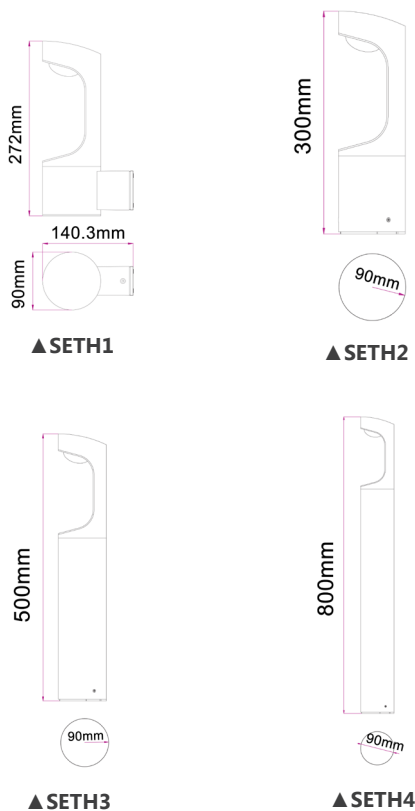

| CODE  | DESCRIPTION                                     | TECHNICAL DATA |             |          |            |
|-------|---|----------------|-------------|----------|------------|
|       |   | KELVIN (K)     | LUMENS (LM) | WATT (W) | CARTON QTY |
| SETH1 | MATT BLK LED EXTERIOR S/M WALL LIGHT 3000K      | 3000           | 350         | 9        | 1/8        |
| SETH2 | MATT BLK LED EXTERIOR BOLLARD LIGHT SHORT 3000K | 3000           | 350         | 9        | 1/9        |
| SETH3 | MATT BLK LED EXTERIOR BOLLARD LIGHT MED 3000K   | 3000           | 350         | 9        | 1/9        |
| SETH4 | MATT BLK LED EXTERIOR BOLLARD LIGHT LONG 3000K  | 3000           | 350         | 9        | 1/9        |