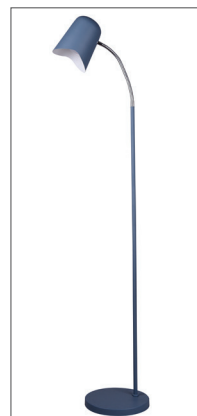

## PASTEL SERIES Floor Lamps

- Material: iron
- Max.wattage: 40W (for halogen)
- E27 lamp base
- Globe not included
- Cable length: 1.8m with inline switch
- For indoor use
- 1 year replacement warranty
- Carton QTY: 1/1

PASTEL22FL  
(Matt White)

PASTEL23FL  
(Matt Black)

PASTEL24FL  
(Matt Pink)

PASTEL25FL  
(Matt Grey)

PASTEL26FL  
(Matt Green)

PASTEL27FL  
(Matt Blue)

PASTEL28FL  
(Matt Yellow)

updated on 03/10/2017