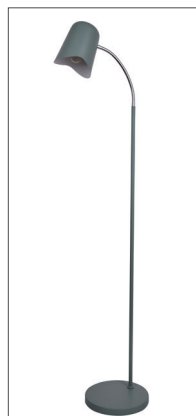

## PASTEL SERIES Floor Lamps

- Material: iron
- Max.wattage: 40W (for halogen)
- E27 lamp base
- Globe not included
- Cable length: 1.8m with inline switch
- For indoor use
- 1 year replacement warranty
- Carton QTY: 1/1

PASTEL22FL  
(Matt White)

PASTEL23FL  
(Matt Black)

PASTEL24FL  
(Matt Pink)

PASTEL25FL  
(Matt Grey)

PASTEL26FL  
(Matt Green)

PASTEL27FL  
(Matt Blue)

PASTEL28FL  
(Matt Yellow)

updated on 03/10/2017