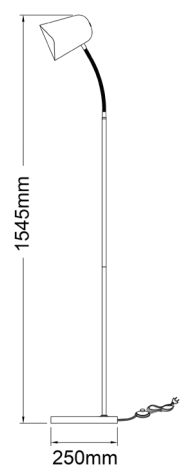

PASTEL25FL
(Matt Grey)

updated on 03/10/2017

Tel: (02) 9938 7100 | Fax: (02) 9938 7115 | Email: sales@clalighting.com.au

Website: www.clalighting.com.au

Follow us: facebook.com/CLALighting

CLA LIGHTING