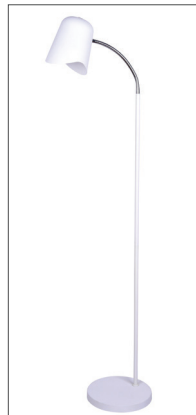

## PASTEL SERIES Floor Lamps

- Material: iron
- Max.wattage: 40W (for halogen)
- E27 lamp base
- Globe not included
- Cable length: 1.8m with inline switch
- For indoor use
- 1 year replacement warranty
- Carton QTY: 1/1

PASTEL22FL  
(Matt White)

PASTEL23FL  
(Matt Black)

PASTEL24FL  
(Matt Pink)

PASTEL25FL  
(Matt Grey)

PASTEL26FL  
(Matt Green)

PASTEL27FL  
(Matt Blue)

PASTEL28FL  
(Matt Yellow)

updated on 03/10/2017