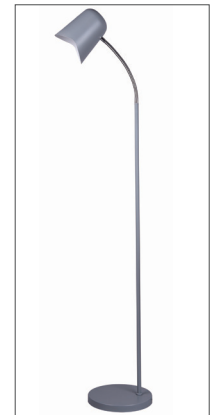

## PASTEL SERIES Floor Lamps

- Material: iron
- Max.wattage: 40W (for halogen)
- E27 lamp base
- Globe not included
- Cable length: 1.8m with inline switch
- For indoor use
- 1 year replacement warranty
- Carton QTY: 1/1

PASTEL22FL  
(Matt White)

PASTEL23FL  
(Matt Black)

PASTEL24FL  
(Matt Pink)

PASTEL25FL  
(Matt Grey)

PASTEL26FL  
(Matt Green)

PASTEL27FL  
(Matt Blue)

PASTEL28FL  
(Matt Yellow)

updated on 03/10/2017