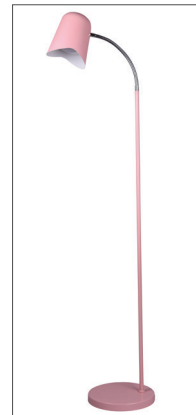

## PASTEL SERIES Floor Lamps

- Material: iron
- Max.wattage: 40W (for halogen)
- E27 lamp base
- Globe not included
- Cable length: 1.8m with inline switch
- For indoor use
- 1 year replacement warranty
- Carton QTY: 1/1

PASTEL22FL  
(Matt White)

PASTEL23FL  
(Matt Black)

PASTEL24FL  
(Matt Pink)

PASTEL25FL  
(Matt Grey)

PASTEL26FL  
(Matt Green)

PASTEL27FL  
(Matt Blue)

PASTEL28FL  
(Matt Yellow)

updated on 03/10/2017