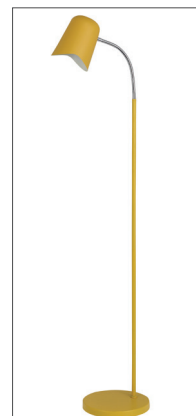

## PASTEL SERIES Floor Lamps

- Material: iron
- Max.wattage: 40W (for halogen)
- E27 lamp base
- Globe not included
- Cable length: 1.8m with inline switch
- For indoor use
- 1 year replacement warranty
- Carton QTY: 1/1

PASTEL22FL  
(Matt White)

PASTEL23FL  
(Matt Black)

PASTEL24FL  
(Matt Pink)

PASTEL25FL  
(Matt Grey)

PASTEL26FL  
(Matt Green)

PASTEL27FL  
(Matt Blue)

PASTEL28FL  
(Matt Yellow)

updated on 03/10/2017