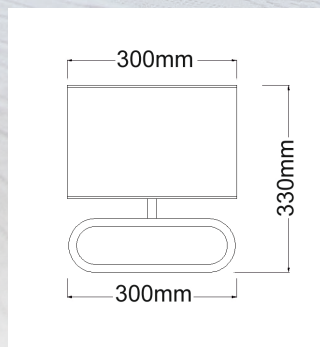

LOTUS SERIES E27 MODERN TABLE LAMPS

FEATURES

- Input voltage: 240V AC
- Material: wood & cloth
- Max.wattage: 40W
- E27 lamp base
- Globe not included
- For indoor use
- 1 year replacement warranty

LOTUS1

LOTUS2

SPECIFICATIONS

CODE	DESCRIPTION	BASE (mm)	HEIGHT (mm)	WIDTH (mm)	CARTON QTY
LOTUS1	BLONDE WOOD/WHT CLOTH SHADE TABLE LAMP	300	330	300	1/4
LOTUS2	DARK WOOD/BROWN CLOTH SHADE TABLE LAMP	300	330	300	1/4