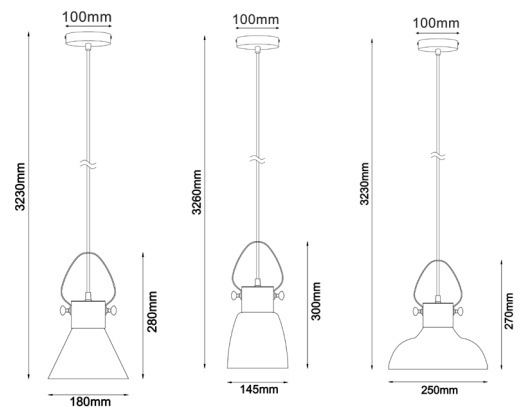

FUMOSO SERIES

- Material: iron & glass
- Max.wattage: 60W
- E27 lamp base
- Globe not included
- IP rating: IP20
- 1 year replacement warranty
- Carton QTY: 1/1

CODE	DESCRIPTION	DIAM (mm)	FITTING L (mm)	CABLE L (mm)	CANOPY D (mm)
FUMOSO1	COPPER PLATED IRON/ SMOKED GLASS FLAT TOP CONE	Ø180	280	3000	Ø100
FUMOSO2	COPPER PLATED IRON/ SMOKED GLASS FLAT TOP HALF ELLIPSE	Ø145	300	3000	Ø100
FUMOSO3	COPPER PLATED IRON/ SMOKED GLASS DOME	Ø250	270	3000	Ø100