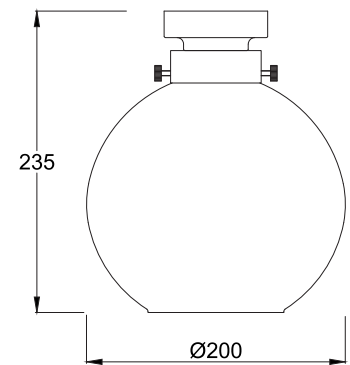

# D.I.Y. BATTEN FIXTURE

D.I.Y. Lighting

**DIYBAT01**  
(Black / Clear Glass)

**DIYBAT02**  
(Chrome / Clear Glass)

**DIYBAT03**  
(Black / Smoky Glass)

**DIYBAT04**  
(Chrome / Smoky Glass)

### Product Features:

- Input voltage: 220-240V AC
- Surface mounted
- Material: iron & glass
- Globe type: B22 (Max.40W halogen globe)
- Globe not included
- Batten holder not included
- IP rating: IP20 for indoor use only
- Warranty: 1 year replacement

PART NO.	DESCRIPTION	MAX. WATT	DIAM	HEIGHT	WEIGHT	BOX	CARTON QTY
DIYBAT01	DIY Batten Fix Wine Glass Clr Black	40W	Ø200mm	235mm	0.88kg	25x25x28cm	1/8
DIYBAT02	DIY Batten Fix Wine Glass Clr Chrome	40W	Ø200mm	235mm	0.88kg	25x25x28cm	1/8
DIYBAT03	DIY Batten Fix Wine Glass Smoke Black	40W	Ø200mm	235mm	0.88kg	25x25x28cm	1/8
DIYBAT04	DIY Batten Fix Wine Glass Smoke Chrome	40W	Ø200mm	235mm	0.88kg	25x25x28cm	1/8