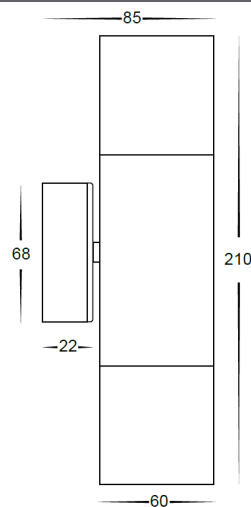

IP
65

2 YEARS
WARRANTY

CODE	DESCRIPTION	TECHNICAL DATA		
		COLOUR	LAMP QTY	CARTON QTY
PGUDBL	UP/DOWN ALUMINIUM WALL LIGHT	BLACK POWDER COATED	2 X GU10	1/20
PGUDC	UP/DOWN COPPER WALL LIGHT	COPPER	2 X GU10	1/20
PGUDSIL	UP/DOWN ALUMINIUM WALL LIGHT	SILVER POWDER COATED	2 X GU10	1/20
PGUDSS	UP/DOWN 316 STAINLESS STEEL WALL LIGHT	STAINLESS STEEL	2 X GU10	1/20
PGUDT	UP/DOWN ALUMINIUM WALL LIGHT	TITANIUM	2 X GU10	1/20
PGUDWH	UP/DOWN ALUMINIUM WALL LIGHT	WHITE POWDER COATED	2 X GU10	1/20
CODE	DESCRIPTION	LUMENS	WATT	CRI
GU1001	6W GU10 LED 3000K	470LM	6W	≥80
GU1002	6W GU10 LED 5000K	485LM	6W	≥80

UPDATED ON 29.08.2017

Tel: (02) 9938 7100 | Fax: (02) 9938 7115 | Email: sales@clalighting.com.au

Website: www.clalighting.com.au Follow us: facebook.com/CLALighting

CLA LIGHTING