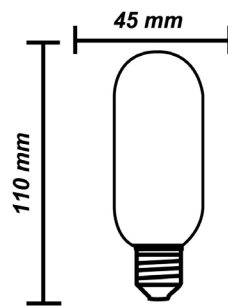

T45 CARBON FILAMENT GLOBES

- Input voltage: 240V AC 50/60Hz
- Wattage: 25W
- Decorative globe
- Not recommended for fan lights
- Ambient temp: -30 to 100°C
- Suitable for dimming

1,500
HRS

1 YEAR
WARRANTY

DIMMABLE

CODE	DESCRIPTION	TECHNICAL DATA				DIMENSIONS		
		BASE	KELVIN (K)	LUMENS (LM)	WATT (W)	LENGTH (mm)	DIAM (mm)	CARTON QTY
CLACFD25BC	T45 CARBON FILAMENT BC 2800K	B22	2800	130	25	110	Ø45	1/50
CLACFD25ES	T45 CARBON FILAMENT ES 2800K	E27	2800	130	25	110	Ø45	1/50