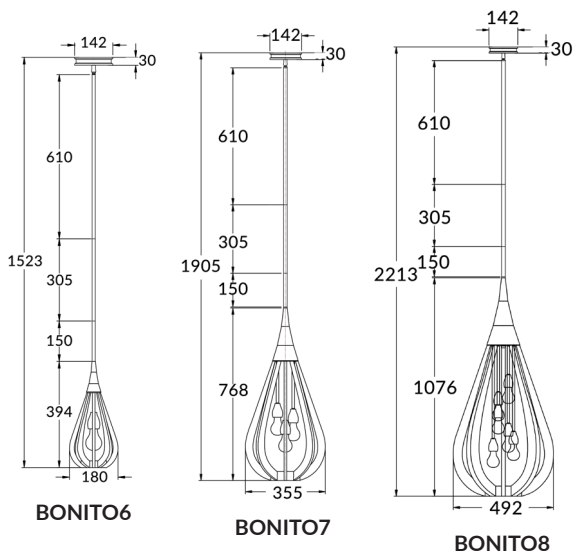

## BONITO SERIES (Winter Moss)

Interior Wood Single Pendant Lights

### PRODUCT FEATURES

- Interior single pendant light
- Shade: nickel & taupe finished wood
- Lamp holder: E27 (Max.60W HAL)
- Globe not included
- For indoor use only

BONITO6

BONITO7

BONITO8

Part No.	Description	Lamp Holder	Diam (mm)	Height (mm)	Rod (mm)	Canopy (mm)	Weight (kg)	Box (cm)	Carton QTY
<b>BONITO6</b>	PENDANT 60W WINTER MOSS SML TEAR DROP	1xE27	Ø180	394	610+305+150	Ø142	2.2	71x34x26	1/1
<b>BONITO7</b>	PENDANT 60W WINTER MOSS MED TEAR DROP	3xE27	Ø355	768	610+305+150	Ø142	5.1	75x46x45	1/1
<b>BONITO8</b>	PENDANT 60W WINTER MOSS LGE TEAR DROP	6xE27	Ø492	1076	610+305+150	Ø142	9.6	90x60x59	1/1