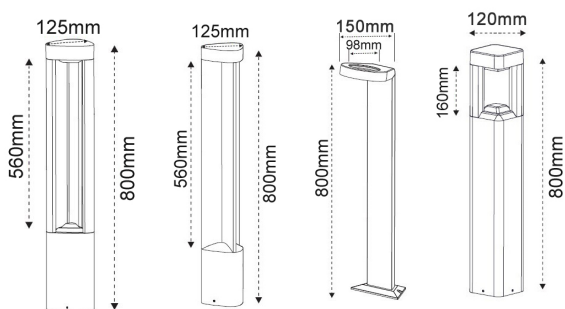

### LED Garden Bollards

- Input voltage: 240V AC 50Hz
- Wattage: 6W
- 90pcs LED chips
- Die cast aluminium body and PC diffuser
- Internal driver included
- Only available in warm white: 3000K

▲ BOL1

▲ BOL2

▲ BOL3

▲ BOL4

30,000  
HRS

BEAM  
120°

IP  
54

2 YEAR  
WARRANTY

CODE	DESCRIPTION	TECHNICAL DATA				
		KELVIN (K)	LUMENS (LM)	WATT (W)	CRI	CARTON QTY
<b>BOL1</b>	6W LED GREY BOLLARD 3 SECTIONS	3000	520	6	>80	1/4
<b>BOL2</b>	6W LED GREY BOLLARD TRIANGULAR	3000	520	6	>80	1/4
<b>BOL3</b>	6W LED GREY BOLLARD	3000	520	6	>80	1/4
<b>BOL4</b>	6W LED GREY BOLLARD TRIANGULAR	3000	520	6	>80	1/4