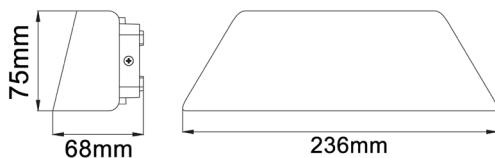

 30,000hr Lifetime	 120° Beam Angle	IP65 Rated	3YEAR Replacement Warranty
---	---	----------------------	---

PART NO.	DESCRIPTION	KELVIN (K)	LUMENS (LM)	WATT (W)	WEIGHT (kg)	BOX (cm)	CARTON QTY
ATEN1	BLK CURVED LED EXTERIOR WALL LIGHT UP/DOWN	3000	531	9	0.63	26x8.6x8	1/9
ATEN2	WH CURVED LED EXTERIOR WALL LIGHT UP/DOWN	3000	531	9	0.63	26x8.6x8	1/9