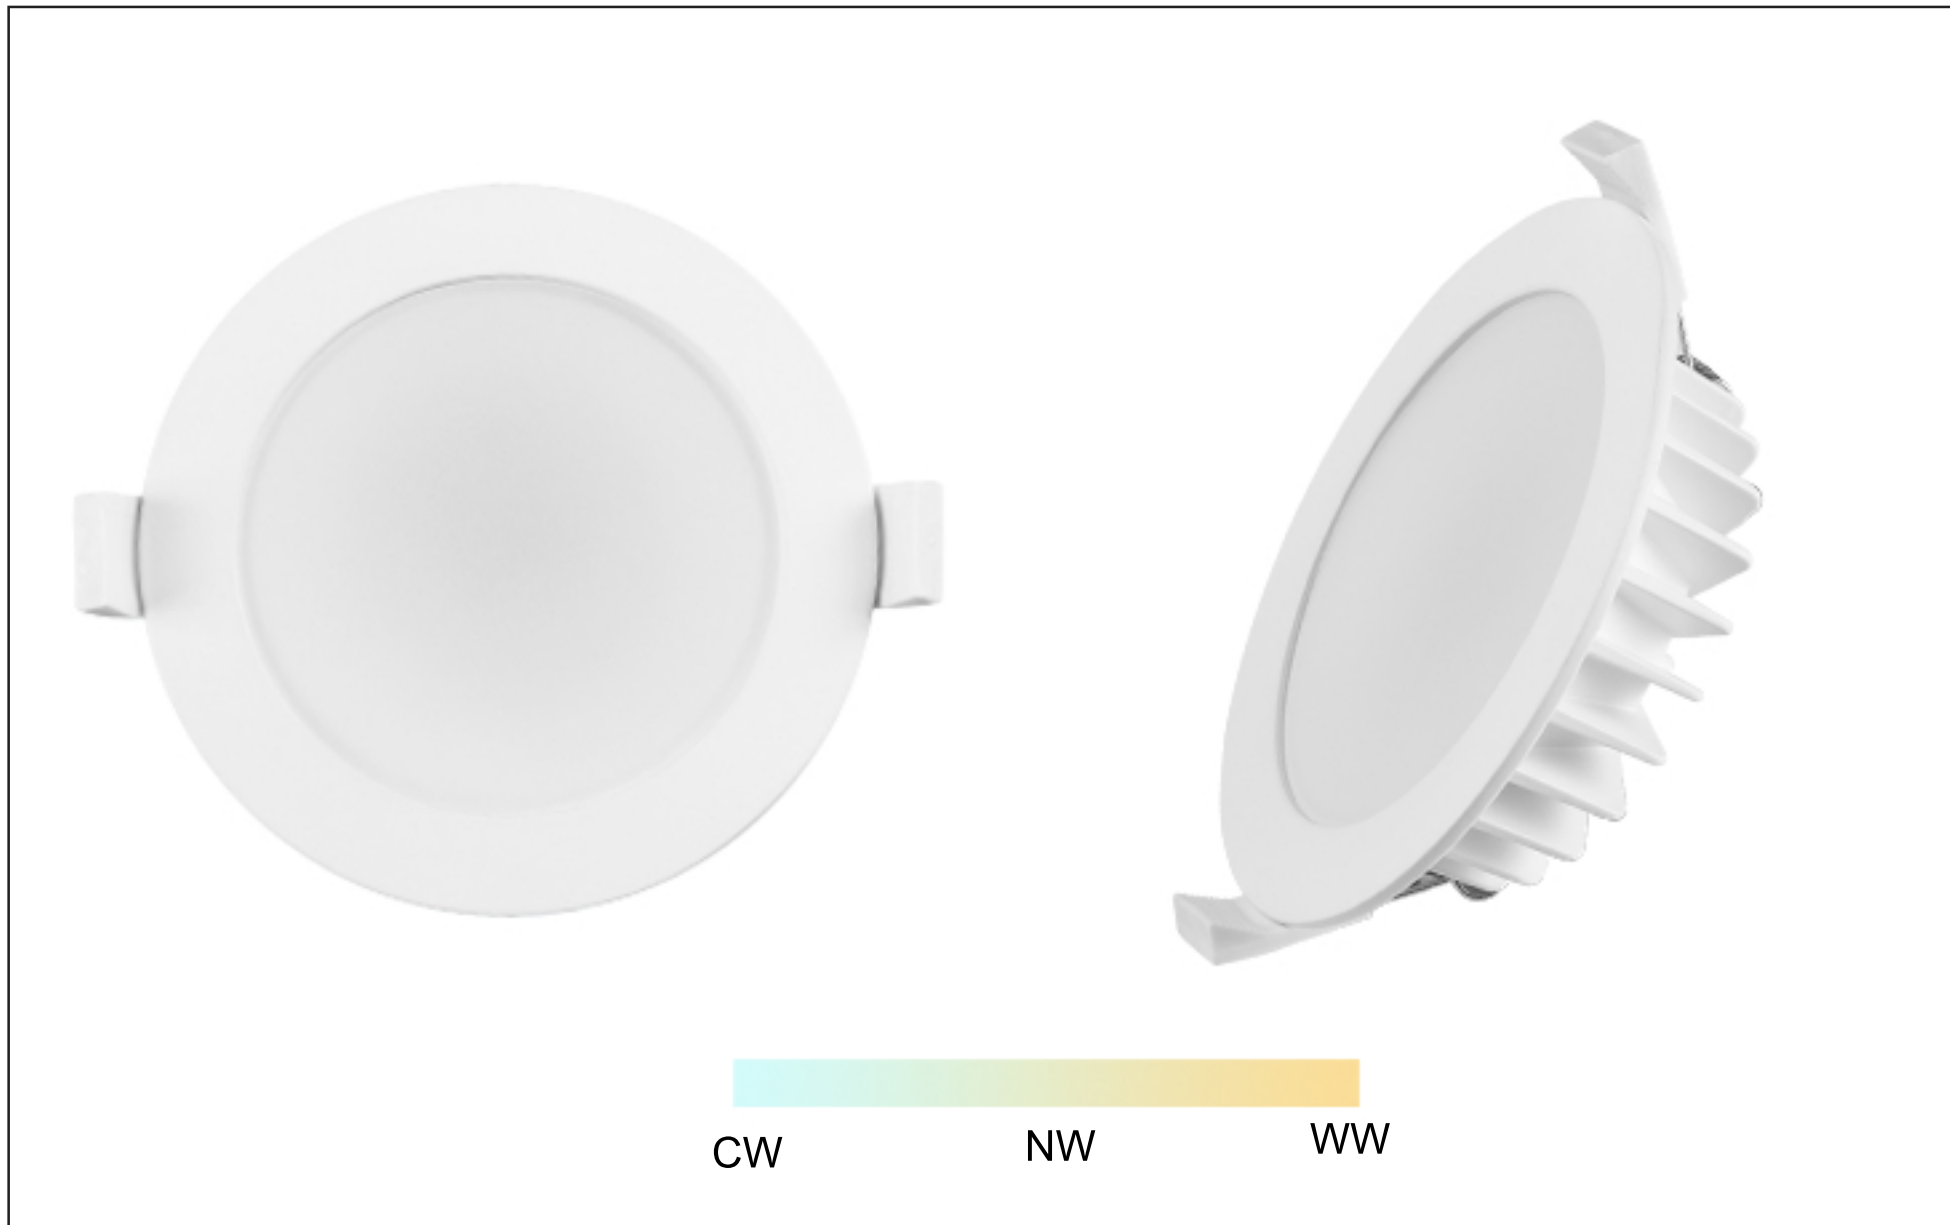

### Features

- Die-casting aluminum material, excellent heat-dissipation , IC-4 Rated
- Super slim design, application to many special area
- 3-CCT switchable
- Excellent dimming performance, fit for most of brand dimmers

#### Specification

Power Factor	>0.9
CRI	>80
Lumens	800-900lm
CCT	3000K, 4000K, 5700K
Beam Angle	100°
IP Rating	IP44
Lifetime	>3000hrs
Warranty	3 years

Model Number	Body Colour	Watts	Cut-out	Dimmable
DL1349	White	13W	90mm	Yes