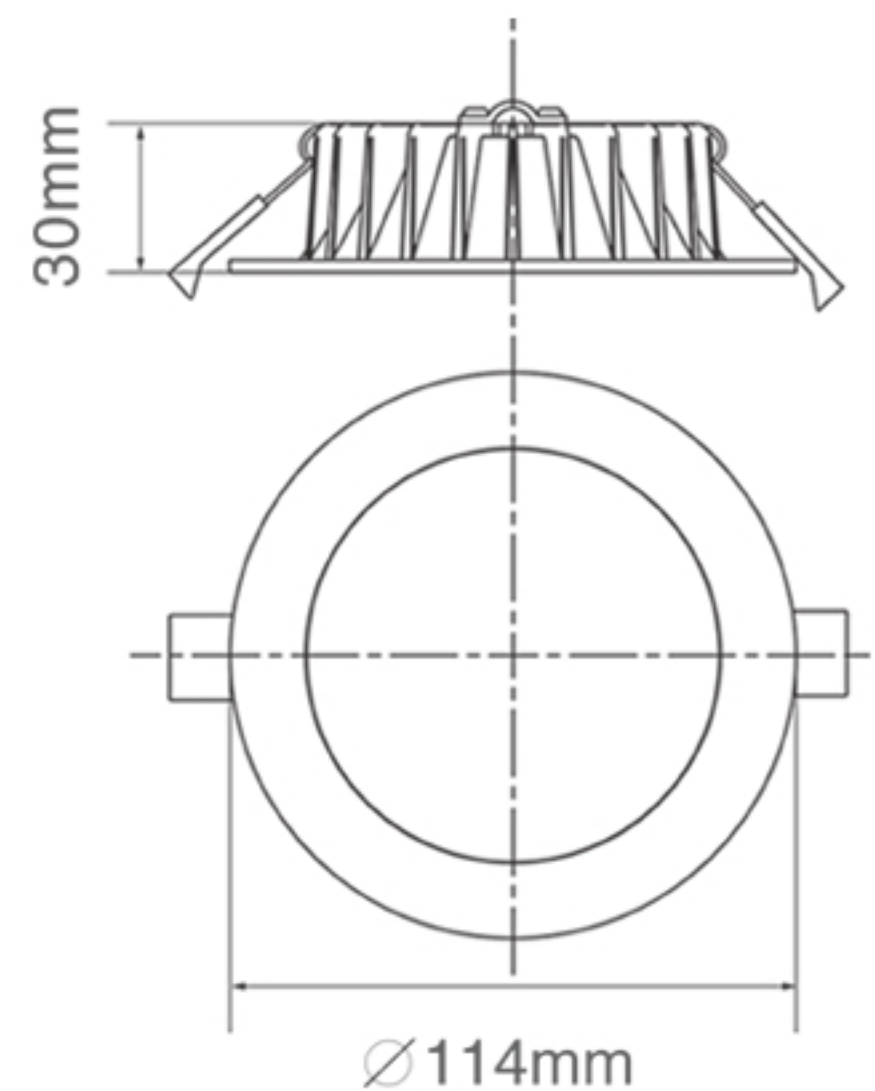

### Features

- Die-casting aluminum material, excellent heat-dissipation , IC-4 Rated
- Super slim design, application to many special area
- 3-CCT switchable
- Excellent dimming performance, fit for most of brand dimmers

#### Specification

Power Factor	>0.9
CRI	>80
Lumens	800-900lm
CCT	3000K, 4000K, 5700K
Beam Angle	100°
IP Rating	IP44
Lifetime	>3000hrs
Warranty	3 years

Model Number	Body Colour	Watts	Cut-out	Dimmable
DL1349	White	13W	90mm	Yes